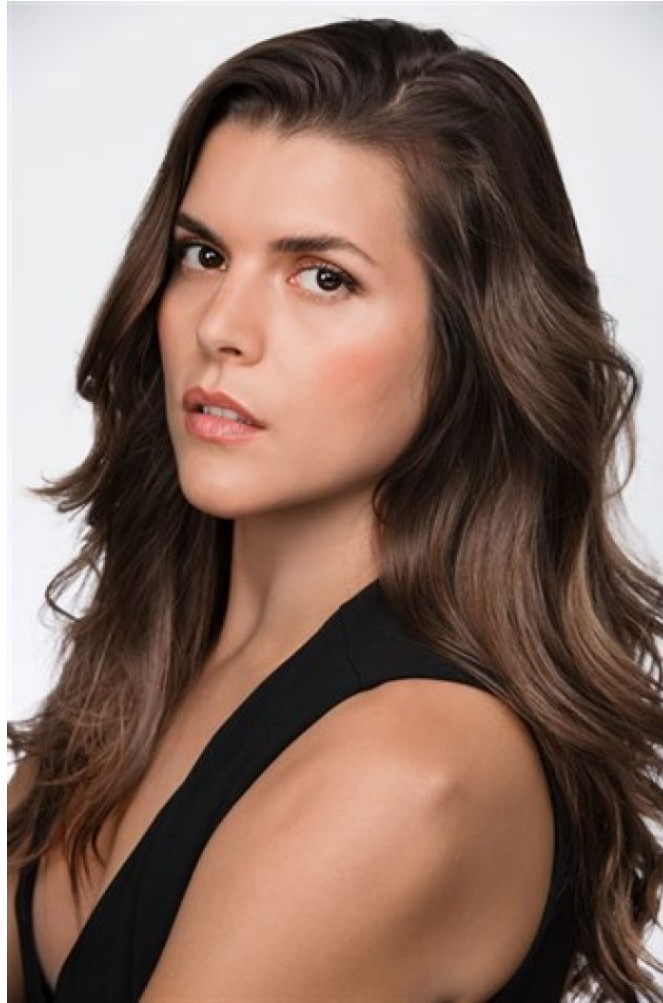

MIPM MODELS

Glyde Barbey

Height : 5'9" / 175 cm | Bust : 36.5" / 93 cm | Waist : 28" / 71 cm | Hips : 39" / 99 cm | Shoe : 9.0 US / 6.5 UK | Hair Colour : Brown | Eyes : Brown

MIPM MODELS

Glyde Barbey

Height : 5'9" / 175 cm | Bust : 36.5" / 93 cm | Waist : 28" / 71 cm | Hips : 39" / 99 cm | Shoe : 9.0 US / 6.5 UK | Hair Colour : Brown | Eyes : Brown

MPM MODELS

Glyde Barbey

Height : 5'9" / 175 cm | Bust : 36.5" / 93 cm | Waist : 28" / 71 cm | Hips : 39" / 99 cm | Shoe : 9.0 US / 6.5 UK | Hair Colour : Brown | Eyes : Brown

MPM MODELS

Glyde Barbey

Height : 5'9" / 175 cm | Bust : 36.5" / 93 cm | Waist : 28" / 71 cm | Hips : 39" / 99 cm | Shoe : 9.0 US / 6.5 UK | Hair Colour : Brown | Eyes : Brown