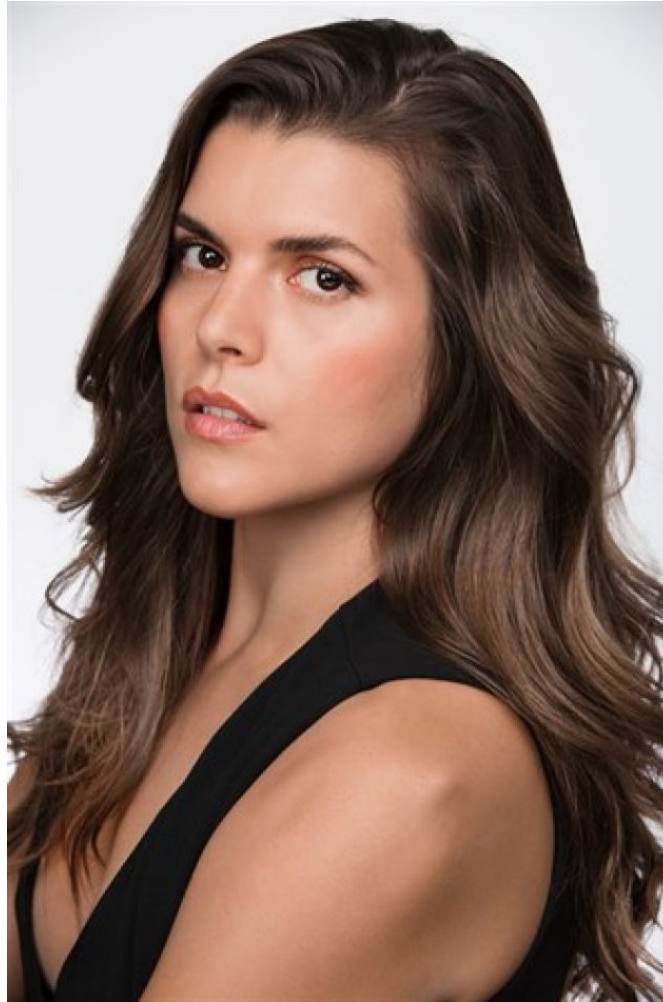

MPM MODELS

Glyde Barbey

Height : 5'9" / 175 cm | Bust : 36.5" / 93 cm | Waist : 28" / 71 cm | Hips : 39" / 99 cm | Shoe : 9.0 US / 6.5 UK | Hair Colour : Brown | Eyes : Brown

MPM MODELS

Glyde Barbey

Height : 5'9" / 175 cm | Bust : 36.5" / 93 cm | Waist : 28" / 71 cm | Hips : 39" / 99 cm | Shoe : 9.0 US / 6.5 UK | Hair Colour : Brown | Eyes : Brown