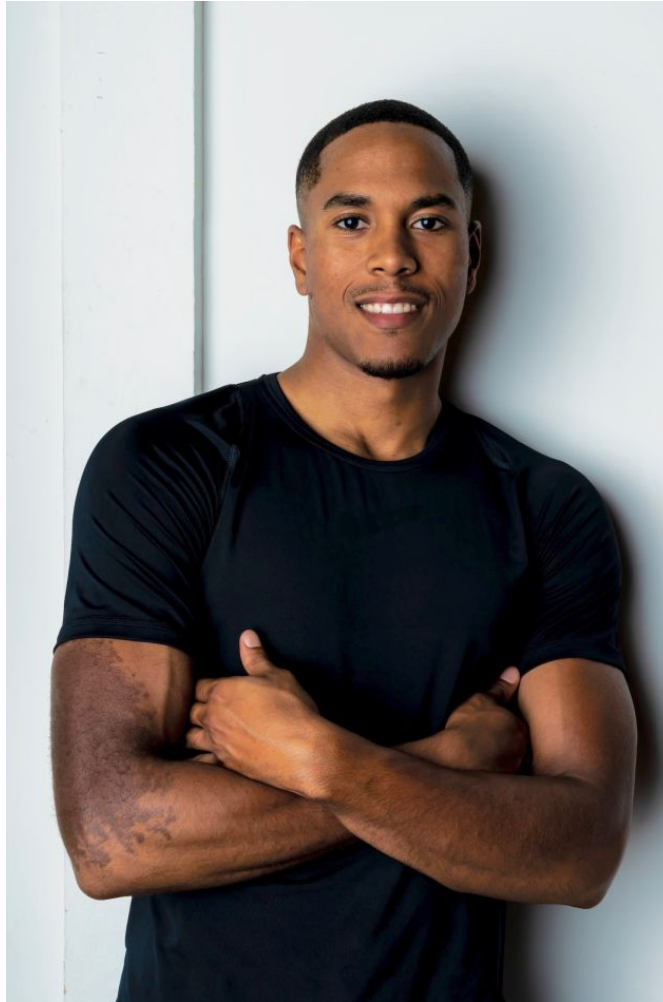

MPM MODELS

Cedrick Heard

Height : 6'1" / 185 cm | Waist : 32" / 81 cm | Chest : 40" / 101 cm | Hips : 39" / 99 cm | Hair Colour : Brown | Eyes : Brown

MPM MODELS

Cedrick Heard

Height : 6'1" / 185 cm | Waist : 32" / 81 cm | Chest : 40" / 101 cm | Hips : 39" / 99 cm | Hair Colour : Brown | Eyes : Brown

MPM MODELS

Cedrick Heard

Height : 6'1" / 185 cm | Waist : 32" / 81 cm | Chest : 40" / 101 cm | Hips : 39" / 99 cm | Hair Colour : Brown | Eyes : Brown

MIPM MODELS

Cedrick Heard

Height : 6'1" / 185 cm | Waist : 32" / 81 cm | Chest : 40" / 101 cm | Hips : 39" / 99 cm | Hair Colour : Brown | Eyes : Brown

MPM MODELS

Cedrick Heard

Height : 6'1" / 185 cm | Waist : 32" / 81 cm | Chest : 40" / 101 cm | Hips : 39" / 99 cm | Hair Colour : Brown | Eyes : Brown