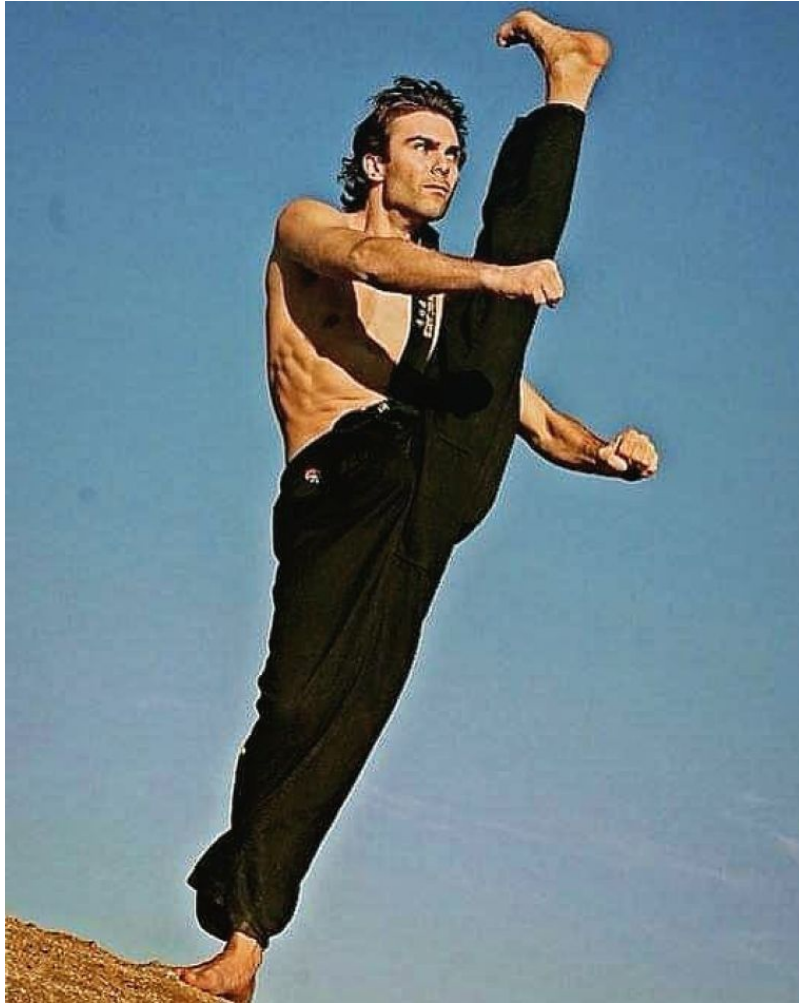

Anton Kasabov

MPM MODELS

Anton Kasabov

Height : 6'0" / 183 cm | Waist : 33" / 84 cm | Chest : 40" / 102 cm | Hips : 38" / 97 cm | Hair Colour : Brown | Eyes : Blue