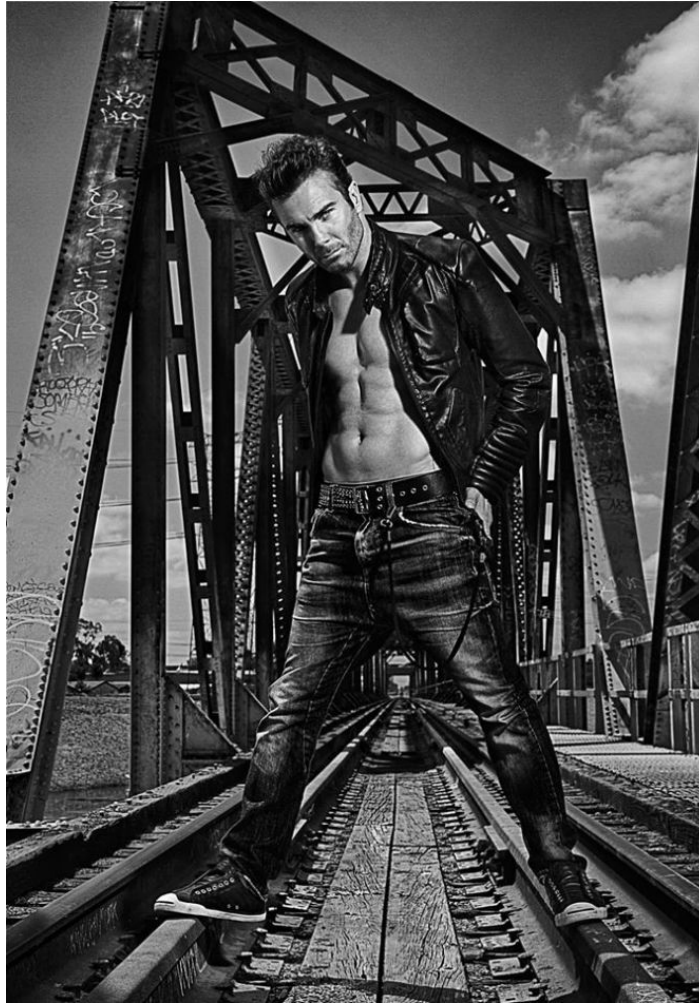

Anton Kasabov

MPM MODELS

Anton Kasabov

Height : 6'0" / 183 cm | Waist : 33" / 84 cm | Chest : 40" / 102 cm | Hips : 38" / 97 cm | Hair Colour : Brown | Eyes : Blue