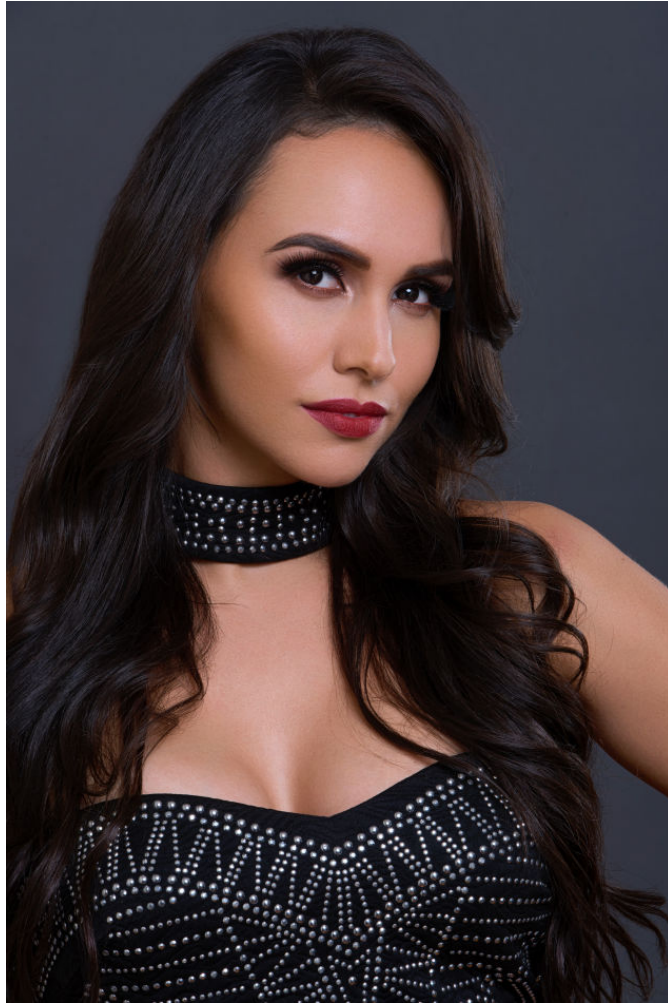

# MPM MODELS

Elizabeth Perez

Height : 5'8" / 173 cm | Bust : 36" / 91 cm | Waist : 27" / 69 cm | Hips : 38" / 97 cm | Shoe : 9.0 US / 6.5 UK | Hair Colour : Brown | Eyes : Brown