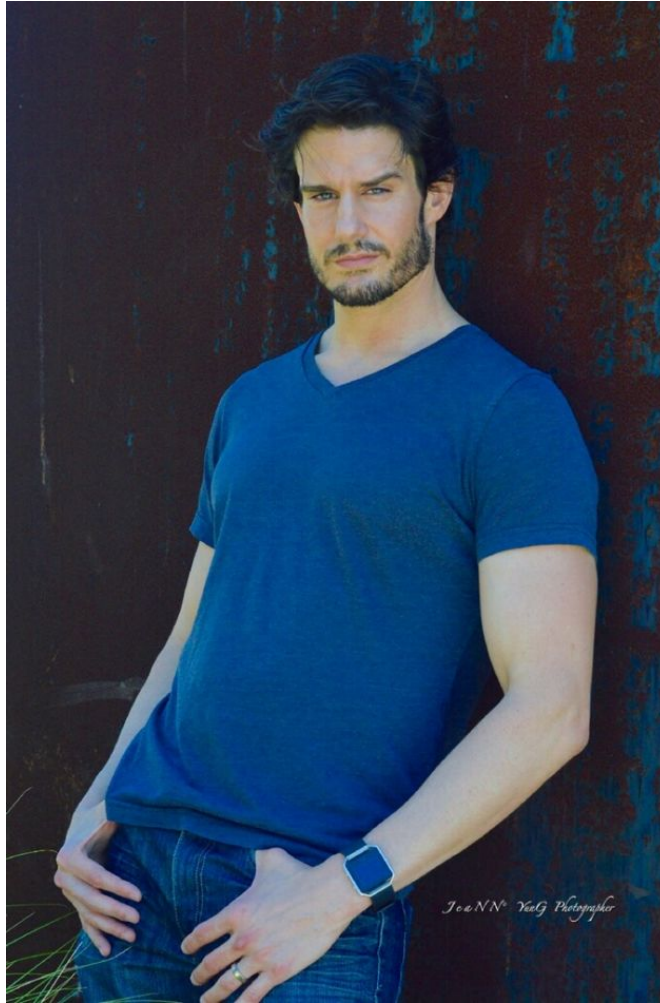

MIPM MODELS

Edward Finlay

Height : 6'0" / 183 cm | Waist : 32" / 81 cm | Chest : 40" / 102 cm | Hips : 39" / 99 cm | Hair Colour : Dark Brown | Eyes : Hazel

MPM MODELS

Edward Finlay

Height : 6'0" / 183 cm | Waist : 32" / 81 cm | Chest : 40" / 102 cm | Hips : 39" / 99 cm | Hair Colour : Dark Brown | Eyes : Hazel

MPM MODELS

Edward Finlay

Height : 6'0" / 183 cm | Waist : 32" / 81 cm | Chest : 40" / 102 cm | Hips : 39" / 99 cm | Hair Colour : Dark Brown | Eyes : Hazel

MPM MODELS

Edward Finlay

Height : 6'0" / 183 cm | Waist : 32" / 81 cm | Chest : 40" / 102 cm | Hips : 39" / 99 cm | Hair Colour : Dark Brown | Eyes : Hazel

MIPM MODELS

Edward Finlay

Height : 6'0" / 183 cm | Waist : 32" / 81 cm | Chest : 40" / 102 cm | Hips : 39" / 99 cm | Hair Colour : Dark Brown | Eyes : Hazel