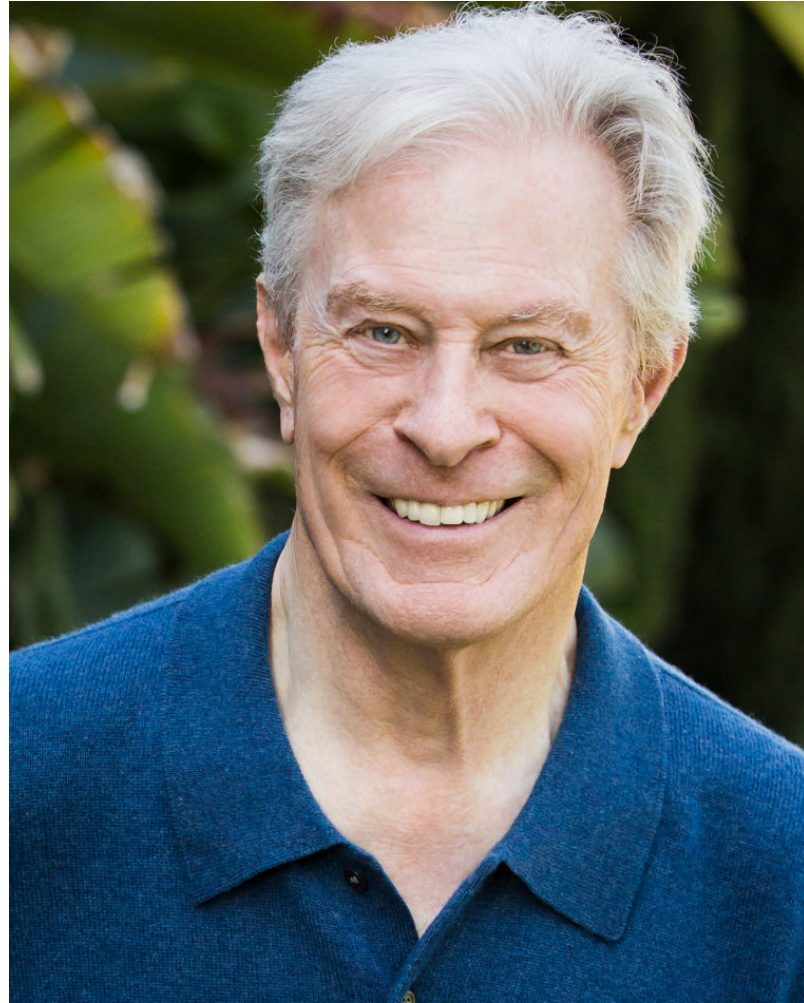

MIPM MODELS

Derek Partridge

Height : 6'1" / 185 cm | Waist : 34" / 86 cm | Chest : 40" / 102 cm | Hips : 39" / 99 cm | Hair Colour : Silver | Eyes : Blue

MPM MODELS

Derek Partridge

Height : 6'1" / 185 cm | Waist : 34" / 86 cm | Chest : 40" / 102 cm | Hips : 39" / 99 cm | Hair Colour : Silver | Eyes : Blue

MPM MODELS

Derek Partridge

Height : 6'1" / 185 cm | Waist : 34" / 86 cm | Chest : 40" / 102 cm | Hips : 39" / 99 cm | Hair Colour : Silver | Eyes : Blue

MIPM MODELS

Derek Partridge

Height : 6'1" / 185 cm | Waist : 34" / 86 cm | Chest : 40" / 102 cm | Hips : 39" / 99 cm | Hair Colour : Silver | Eyes : Blue