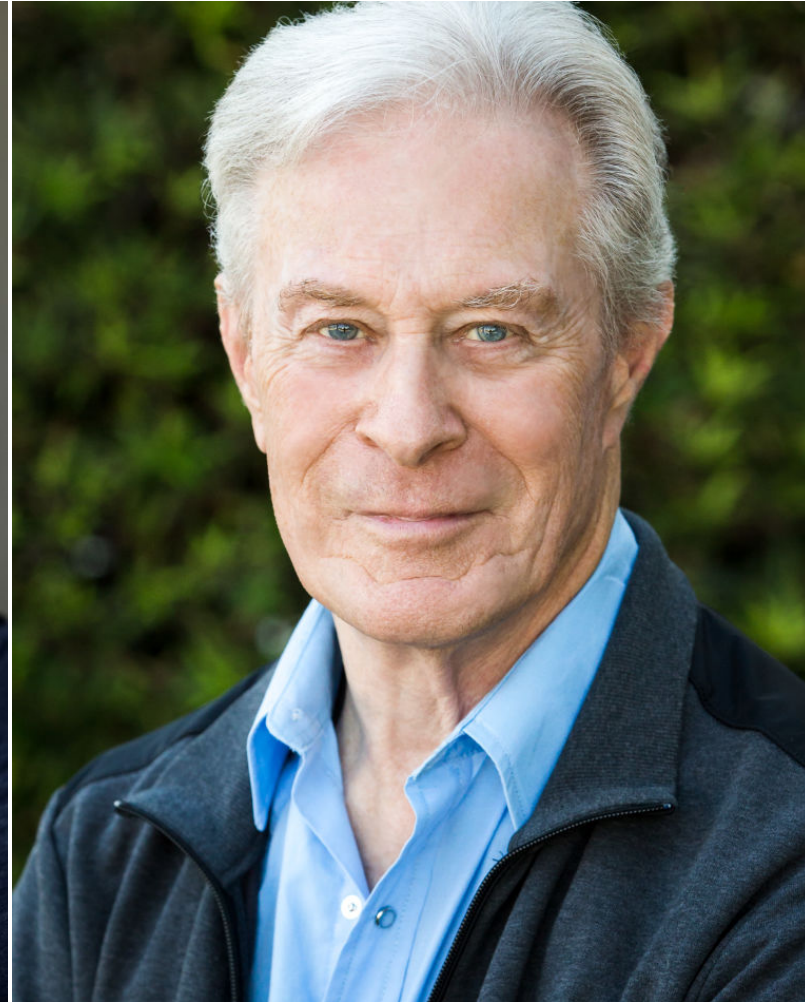

MIPM MODELS

Derek Partridge

Height : 6'1" / 185 cm | Waist : 34" / 86 cm | Chest : 40" / 102 cm | Hips : 39" / 99 cm | Hair Colour : Silver | Eyes : Blue

MPM MODELS

Derek Partridge

Height : 6'1" / 185 cm | Waist : 34" / 86 cm | Chest : 40" / 102 cm | Hips : 39" / 99 cm | Hair Colour : Silver | Eyes : Blue

MPM MODELS

Derek Partridge

Height : 6'1" / 185 cm | Waist : 34" / 86 cm | Chest : 40" / 102 cm | Hips : 39" / 99 cm | Hair Colour : Silver | Eyes : Blue

MIPM MODELS

Derek Partridge

Height : 6'1" / 185 cm | Waist : 34" / 86 cm | Chest : 40" / 102 cm | Hips : 39" / 99 cm | Hair Colour : Silver | Eyes : Blue