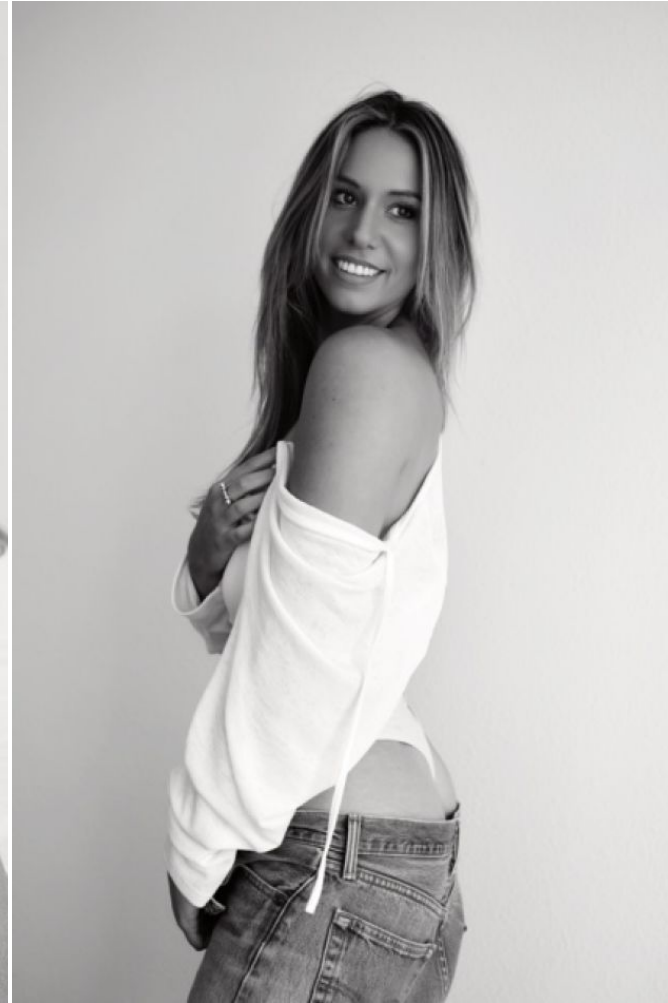

MPM MODELS

Rose Rosenfeld

Height : 5'8" / 173 cm | Bust : 35" / 89 cm | Waist : 27" / 69 cm | Hips : 37" / 94 cm | Shoe : 9.0 US / 6.5 UK | Hair Colour : Dirty Blonde | Eyes : Hazel

MPM MODELS

Rose Rosenfeld

Height : 5'8" / 173 cm | Bust : 35" / 89 cm | Waist : 27" / 69 cm | Hips : 37" / 94 cm | Shoe : 9.0 US / 6.5 UK | Hair Colour : Dirty Blonde | Eyes : Hazel

MPM MODELS

Rose Rosenfeld

Height : 5'8" / 173 cm | Bust : 35" / 89 cm | Waist : 27" / 69 cm | Hips : 37" / 94 cm | Shoe : 9.0 US / 6.5 UK | Hair Colour : Dirty Blonde | Eyes : Hazel

MIPM MODELS

Rose Rosenfeld

Height : 5'8" / 173 cm | Bust : 35" / 89 cm | Waist : 27" / 69 cm | Hips : 37" / 94 cm | Shoe : 9.0 US / 6.5 UK | Hair Colour : Dirty Blonde | Eyes : Hazel

MIPM MODELS

Rose Rosenfeld