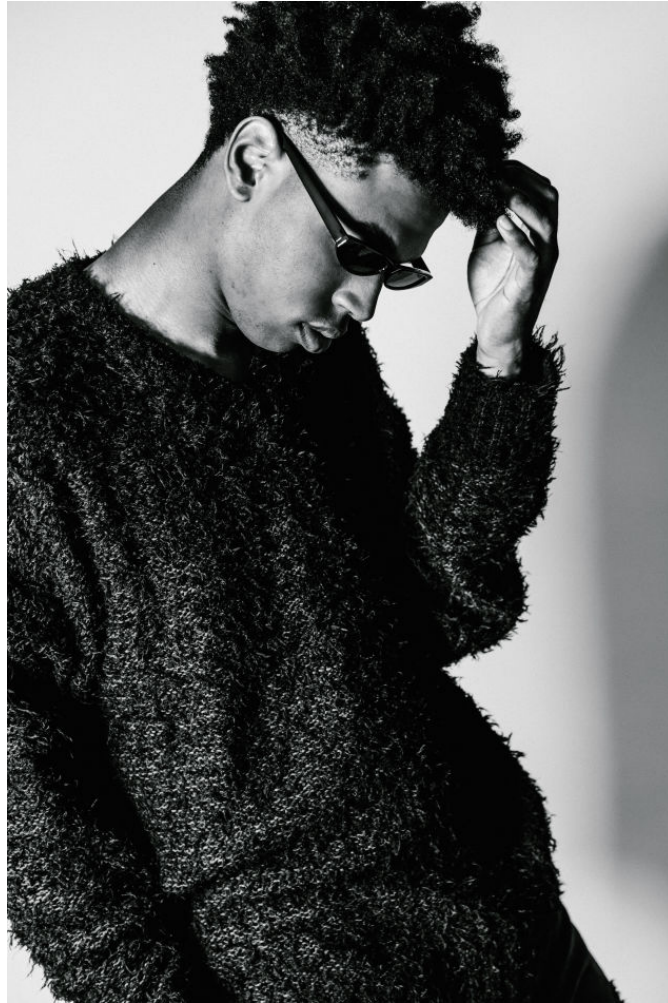

MPM MODELS

Jahzeal Bell

Height : 6'0" / 183 cm | Waist : 32" / 81 cm | Chest : 40" / 101 cm | Hips : 39.5" / 100 cm | Hair Colour : Black | Eyes : Brown

MIPM MODELS

Jahzeal Bell

Height : 6'0" / 183 cm | Waist : 32" / 81 cm | Chest : 40" / 101 cm | Hips : 39.5" / 100 cm | Hair Colour : Black | Eyes : Brown

MIPM MODELS

Jahzeal Bell

Height : 6'0" / 183 cm | Waist : 32" / 81 cm | Chest : 40" / 101 cm | Hips : 39.5" / 100 cm | Hair Colour : Black | Eyes : Brown

MIPM MODELS

Jahzeal Bell

Height : 6'0" / 183 cm | Waist : 32" / 81 cm | Chest : 40" / 101 cm | Hips : 39.5" / 100 cm | Hair Colour : Black | Eyes : Brown