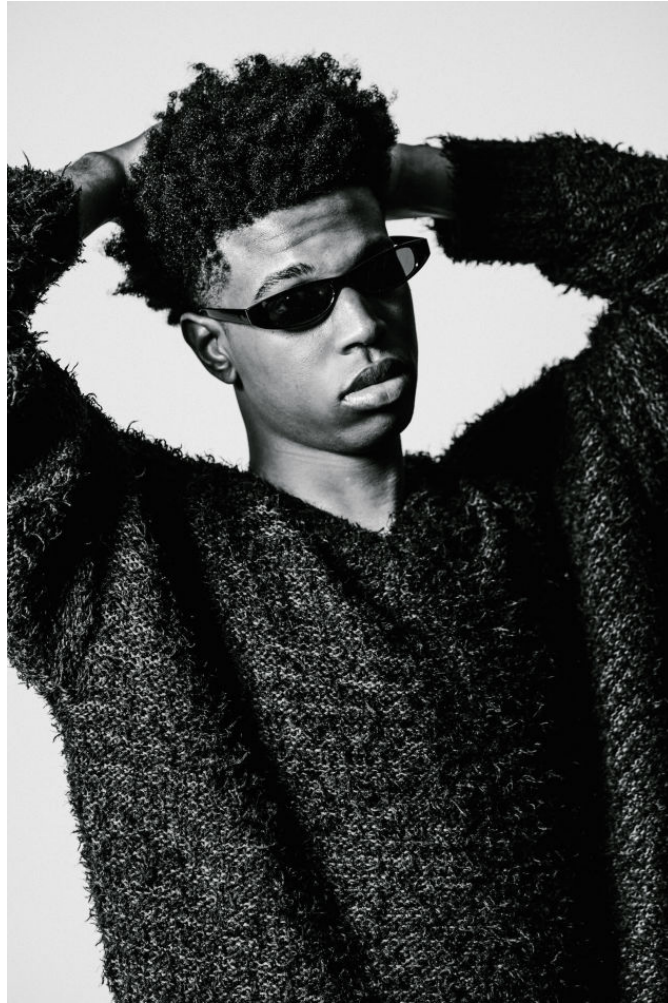

MPM MODELS

Jahzeal Bell

Height : 6'0" / 183 cm | Waist : 32" / 81 cm | Chest : 40" / 101 cm | Hips : 39.5" / 100 cm | Hair Colour : Black | Eyes : Brown

MIPM MODELS

Jahzeal Bell

Height : 6'0" / 183 cm | Waist : 32" / 81 cm | Chest : 40" / 101 cm | Hips : 39.5" / 100 cm | Hair Colour : Black | Eyes : Brown

MIPM MODELS

Jahzeal Bell

Height : 6'0" / 183 cm | Waist : 32" / 81 cm | Chest : 40" / 101 cm | Hips : 39.5" / 100 cm | Hair Colour : Black | Eyes : Brown

MIPM MODELS

Jahzeal Bell

Height : 6'0" / 183 cm | Waist : 32" / 81 cm | Chest : 40" / 101 cm | Hips : 39.5" / 100 cm | Hair Colour : Black | Eyes : Brown

MIPM MODELS

Jahzeal Bell

Height : 6'0" / 183 cm | Waist : 32" / 81 cm | Chest : 40" / 101 cm | Hips : 39.5" / 100 cm | Hair Colour : Black | Eyes : Brown

MPM MODELS

Jahzeal Bell

Height : 6'0" / 183 cm | Waist : 32" / 81 cm | Chest : 40" / 101 cm | Hips : 39.5" / 100 cm | Hair Colour : Black | Eyes : Brown

MPM MODELS

Jahzeal Bell

Height : 6'0" / 183 cm | Waist : 32" / 81 cm | Chest : 40" / 101 cm | Hips : 39.5" / 100 cm | Hair Colour : Black | Eyes : Brown

MPM MODELS