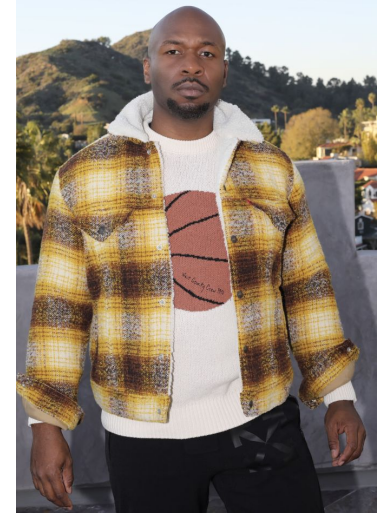

MIPM MODELS

Sean Smith

Height : 6'0" / 183 cm | Waist : 38" / 97 cm | Chest : 44" / 112 cm | Hips : 46" / 117 cm | Hair Colour : Bald | Eyes : Brown

MIPM MODELS

Sean Smith

Height : 6'0" / 183 cm |

MPM MODELS

ur : Bald | Eyes : Brown