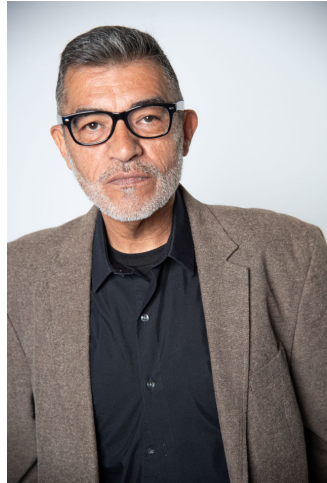

# MIPM MODELS

Luis Rosal

Height : 5'8.5" / 174 cm | Waist : 35" / 89 cm | Chest : 39.5" / 100 cm | Hips : 38.5" / 98 cm | Hair Colour : Salt and Pepper | Eyes : Brown

# MPM MODELS

Luis Rosal

Height : 5'8.5" / 174 cm | Waist : 35" / 89 cm | Chest : 39.5" / 100 cm | Hips : 38.5" / 98 cm | Hair Colour : Salt and Pepper | Eyes : Brown