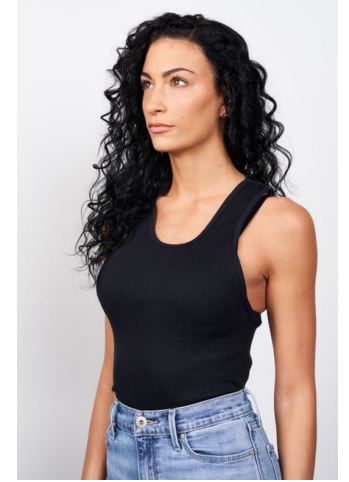

# MPM MODELS

Bobbi Barricella

Height : 5'5" / 165 cm | Bust : 33" / 84 cm | Waist : 24" / 61 cm | Hips : 35.5" / 90 cm | Shoe : 7.0 US / 5.0 UK | Hair Colour : Brown | Eyes : Green/Brown

# MPM MODELS

**Bobbi Barricella**

Height : 5'5" / 165 cm | Bust : 33" / 84 cm | Waist : 24" / 61 cm | Hips : 35.5" / 90 cm | Shoe : 7.0 US / 5.0 UK | Hair Colour : Brown | Eyes : Green/Brown