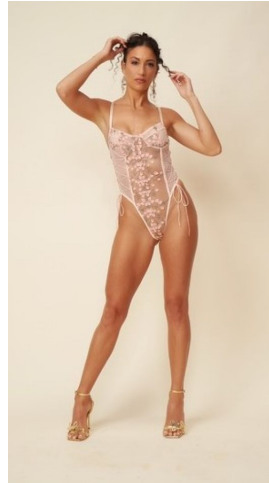

# MPM MODELS

Bobbi Barricella

Height : 5'5" / 165 cm | Bust : 33" / 84 cm | Waist : 24" / 61 cm | Hips : 35.5" / 90 cm | Shoe : 7.0 US / 5.0 UK | Hair Colour : Brown | Eyes : Green/Brown

# MPM MODELS

**Bobbi Barricella**

Height : 5'5" / 165 cm | Bust : 33" / 84 cm | Waist : 24" / 61 cm | Hips : 35.5" / 90 cm | Shoe : 7.0 US / 5.0 UK | Hair Colour : Brown | Eyes : Green/Brown