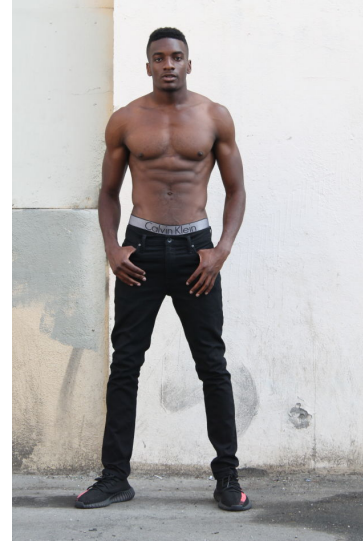

MPM MODELS

Obi Nwankwo

Height : 6'1" / 185 cm | Waist : 32" / 81 cm | Chest : 39" / 99 cm | Hips : 38.5" / 98 cm | Hair Colour : Black | Eyes : Brown

MIPM MODELS

MPM MODELS

Obi Nwankwo

Height : 6'1" / 185 cm | Waist : 32" / 81 cm | Chest : 39" / 99 cm | Hips : 38.5" / 98 cm | Hair Colour : Black | Eyes : Brown