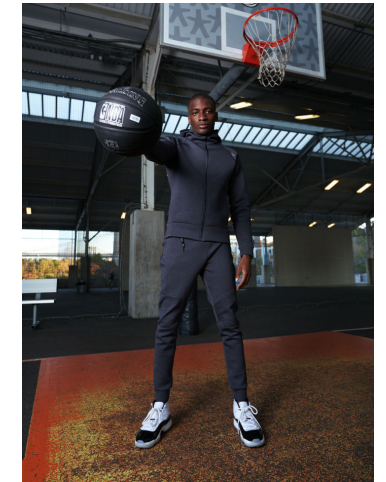

MPM MODELS

Obi Nwankwo

Height : 6'1" / 185 cm | Waist : 32" / 81 cm | Chest : 39" / 99 cm | Hips : 38.5" / 98 cm | Hair Colour : Black | Eyes : Brown

MIPM MODELS

MPM MODELS

Obi Nwankwo

Height : 6'1" / 185 cm | Waist : 32" / 81 cm | Chest : 39" / 99 cm | Hips : 38.5" / 98 cm | Hair Colour : Black | Eyes : Brown