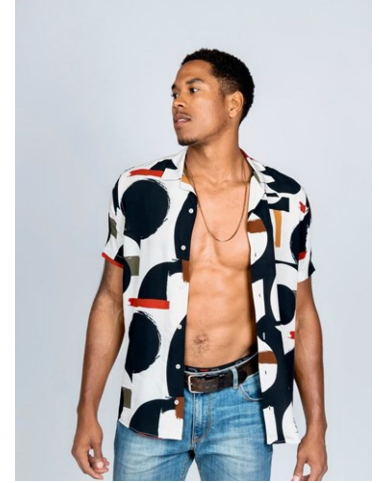

MIPM MODELS

Cedrick Heard

Height : 6'1" / 185 cm | Waist : 32" / 81 cm | Chest : 40" / 101 cm | Hips : 39" / 99 cm | Hair Colour : Brown | Eyes : Brown

MPM MODELS

MPM MODELS

Cedrick Heard

Height : 6'1" / 185 cm | Waist : 32" / 81 cm | Chest : 40" / 101 cm | Hips : 39" / 99 cm | Hair Colour : Brown | Eyes : Brown