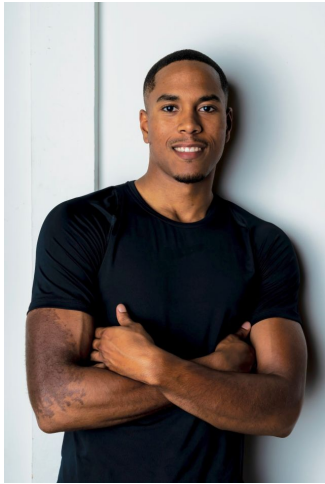

MIPM MODELS

Cedrick Heard

Height : 6'1" / 185 cm | Waist : 32" / 81 cm | Chest : 40" / 101 cm | Hips : 39" / 99 cm | Hair Colour : Brown | Eyes : Brown

MPM MODELS

MPM MODELS

Cedrick Heard

Height : 6'1" / 185 cm | Waist : 32" / 81 cm | Chest : 40" / 101 cm | Hips : 39" / 99 cm | Hair Colour : Brown | Eyes : Brown