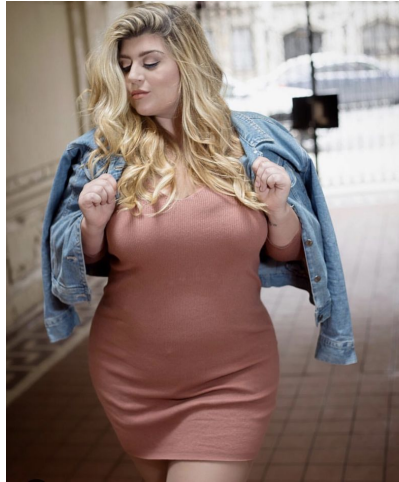

MPM MODELS

Alexa Phelece

Height : 5'8" / 173 cm | Bust : 48" / 122 cm | Waist : 41" / 104 cm | Hips : 51.5" / 131 cm | Shoe : 10.0 US / 7.0 UK | Hair Colour : Blonde | Eyes : Blue

MIPM MODELS

MPM MODELS

Alexa Phelece

Height : 5'8" / 173 cm | Bust : 48" / 122 cm | Waist : 41" / 104 cm | Hips : 51.5" / 131 cm | Shoe : 10.0 US / 7.0 UK | Hair Colour : Blonde | Eyes : Blue