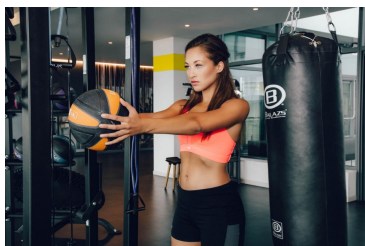

# MIPM MODELS

Tayla Fernandez

Height : 5'8" / 173 cm | Bust : 33" / 84 cm | Waist : 27" / 69 cm | Hips : 39" / 99 cm | Shoe : 9.0 US / 6.5 UK | Hair Colour : Brown | Eyes : Green

# M P M MODELS

Tayla Fernandez

Height : 5'8" / 173 cm | Bust : 33" / 84 cm | Waist : 27" / 69 cm | Hips : 39" / 99 cm | Shoe : 9.0 US / 6.5 UK | Hair Colour : Brown | Eyes : Green