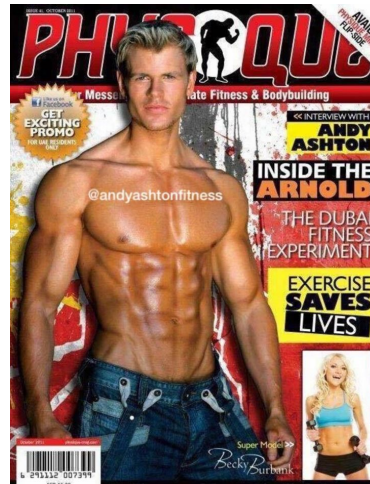

# MIPM MODELS

Andrew Ashton

Height : 6'0" / 183 cm | Waist : 32" / 81 cm | Chest : 40" / 102 cm | Hips : 39.5" / 100 cm | Hair Colour : Blonde | Eyes : Blue