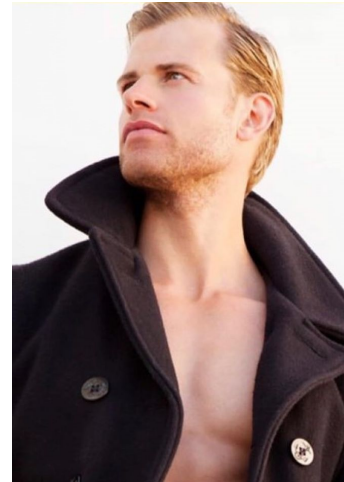

# MIPM MODELS

Andrew Ashton

Height : 6'0" / 183 cm | Waist : 32" / 81 cm | Chest : 40" / 102 cm | Hips : 39.5" / 100 cm | Hair Colour : Blonde | Eyes : Blue