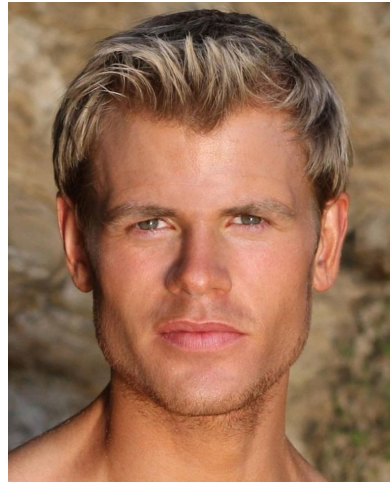

# MIPM MODELS

Andrew Ashton

Height : 6'0" / 183 cm | Waist : 32" / 81 cm | Chest : 40" / 102 cm | Hips : 39.5" / 100 cm | Hair Colour : Blonde | Eyes : Blue