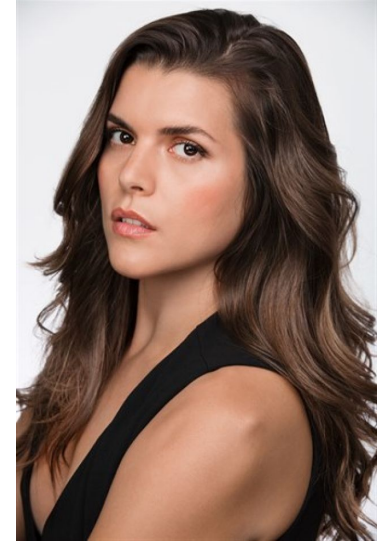

MIPM MODELS

Glyde Barbey

Height : 5'9" / 175 cm | Bust : 36.5" / 93 cm | Waist : 28" / 71 cm | Hips : 39" / 99 cm | Shoe : 9.0 US / 6.5 UK | Hair Colour : Brown | Eyes : Brown

MIPM MODELS

MPM MODELS

Glyde Barbey

Height : 5'9" / 175 cm | Bust : 36.5" / 93 cm | Waist : 28" / 71 cm | Hips : 39" / 99 cm | Shoe : 9.0 US / 6.5 UK | Hair Colour : Brown | Eyes : Brown