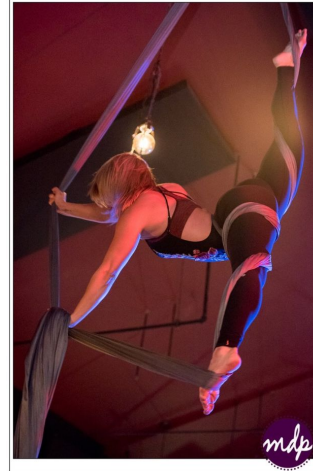

MPM MODELS

Michelle Harding

Height : 5'8" / 173 cm | Bust : 37" / 94 cm | Waist : 29" / 74 cm | Hips : 40" / 102 cm | Shoe : 9.0 US / 6.5 UK | Hair Colour : Blonde | Eyes : Green

MIPM MODELS

M P M MODELS

Michelle Harding

Height : 5'8" / 173 cm | Bust : 37" / 94 cm | Waist : 29" / 74 cm | Hips : 40" / 102 cm | Shoe : 9.0 US / 6.5 UK | Hair Colour : Blonde | Eyes : Green