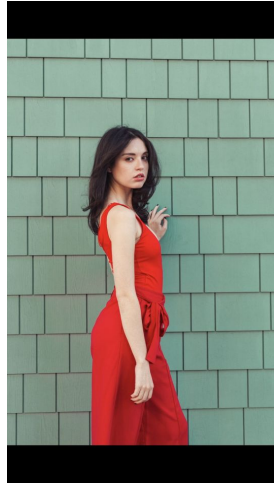

# MPM MODELS

Mara Hernandez

Height : 5'8" / 173 cm | Bust : 34" / 86 cm | Waist : 26" / 66 cm | Hips : 37" / 94 cm | Shoe : 7.5 US / 5.5 UK | Hair Colour : Brown | Eyes : Brown

# MIPM MODELS

Mara Hernandez

Height : 5'8" / 173 cm | Bust : 34" / 86 cm | Waist : 26" / 66 cm | Hips : 37" / 94 cm | Shoe : 7.5 US / 5.5 UK | Hair Colour : Brown | Eyes : Brown