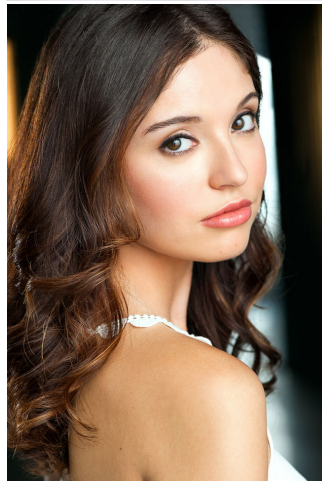

# MPM MODELS

Mara Hernandez

Height : 5'8" / 173 cm | Bust : 34" / 86 cm | Waist : 26" / 66 cm | Hips : 37" / 94 cm | Shoe : 7.5 US / 5.5 UK | Hair Colour : Brown | Eyes : Brown

# MIPM MODELS

Mara Hernandez

Height : 5'8" / 173 cm | Bust : 34" / 86 cm | Waist : 26" / 66 cm | Hips : 37" / 94 cm | Shoe : 7.5 US / 5.5 UK | Hair Colour : Brown | Eyes : Brown