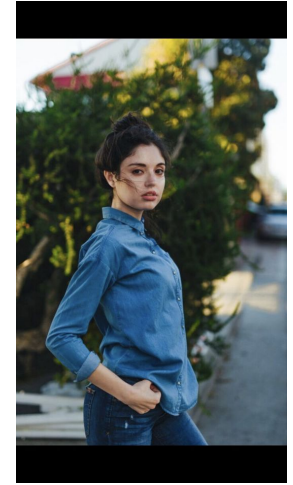

# MPM MODELS

Mara Hernandez

Height : 5'8" / 173 cm | Bust : 34" / 86 cm | Waist : 26" / 66 cm | Hips : 37" / 94 cm | Shoe : 7.5 US / 5.5 UK | Hair Colour : Brown | Eyes : Brown

# MIPM MODELS

Mara Hernandez

Height : 5'8" / 173 cm | Bust : 34" / 86 cm | Waist : 26" / 66 cm | Hips : 37" / 94 cm | Shoe : 7.5 US / 5.5 UK | Hair Colour : Brown | Eyes : Brown