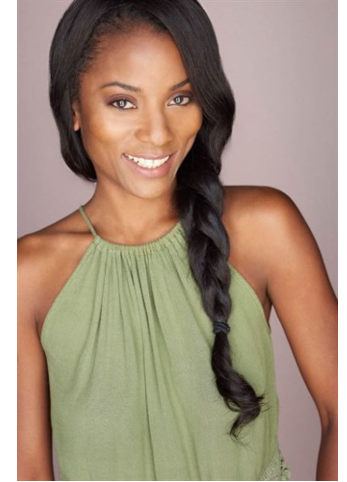

# MIPM MODELS

Dominique Berry

Height : 5'5" / 165 cm | Bust : 34.5" / 88 cm | Waist : 25" / 64 cm | Hips : 37" / 94 cm | Shoe : 8.5 US / 6.0 UK | Hair Colour : Brown | Eyes : Brown

# MIPM MODELS

Height : 5'5" / 165 cm | Bust : 34.5" .

# MPM MODELS

Hair Colour : Brown | Eyes : Brown