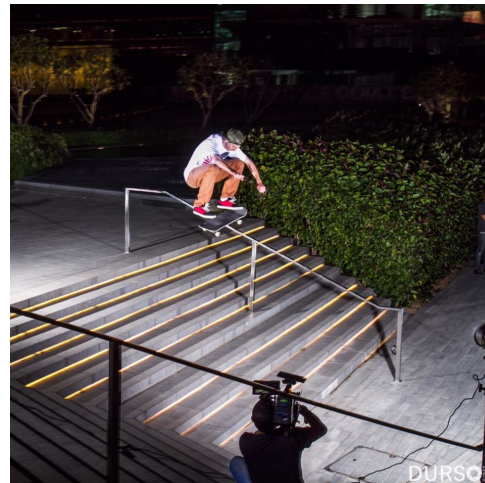

MIPM MODELS

Greg Lutzka

Height : 6'0" / 183 cm | Waist : 34" / 86 cm | Chest : 34" / 86 cm | Hair Colour : Brown | Eyes : Blue

MPM MODELS

MPM MODELS

MIPM MODELS

MPM MODELS

Greg Lutzka

Height : 6'0" / 183 cm | Waist : 34" / 86 cm | Chest : 34" / 86 cm | Hair Colour : Brown | Eyes : Blue