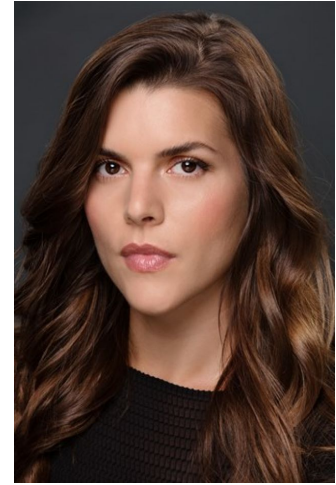

MPM MODELS

Glyde Barbey

Height : 5'9" / 175 cm | Bust : 36.5" / 93 cm | Waist : 28" / 71 cm | Hips : 39" / 99 cm | Shoe : 9.0 US / 6.5 UK | Hair Colour : Brown | Eyes : Brown

MPM MODELS

Glyde Barbey

Height : 5'9" / 175 cm | Bust : 36.5" / 93 cm | Waist : 28" / 71 cm | Hips : 39" / 99 cm | Shoe : 9.0 US / 6.5 UK | Hair Colour : Brown | Eyes : Brown