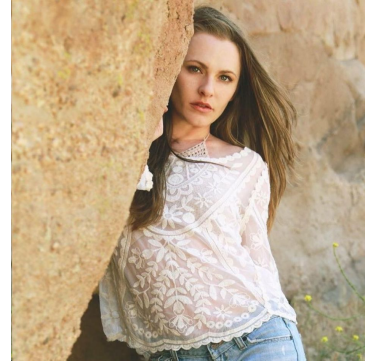

MPM MODELS

Christin Easterling

Height : 5'3" / 160 cm | Bust : 32" / 81 cm | Waist : 24" / 61 cm | Hips : 35" / 89 cm | Shoe : 7.5 US / 5.5 UK | Hair Colour : Brown | Eyes : Hazel

MPM MODELS

Christin Easterling

Height : 5'3" / 160 cm | Bust : 32" / 81 cm | Waist : 24" / 61 cm | Hips : 35" / 89 cm | Shoe : 7.5 US / 5.5 UK | Hair Colour : Brown | Eyes : Hazel