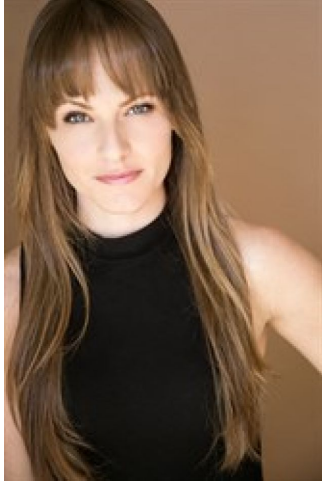

MPM MODELS

Christin Easterling

Height : 5'3" / 160 cm | Bust : 32" / 81 cm | Waist : 24" / 61 cm | Hips : 35" / 89 cm | Shoe : 7.5 US / 5.5 UK | Hair Colour : Brown | Eyes : Hazel

MPM MODELS

Christin Easterling

Height : 5'3" / 160 cm | Bust : 32" / 81 cm | Waist : 24" / 61 cm | Hips : 35" / 89 cm | Shoe : 7.5 US / 5.5 UK | Hair Colour : Brown | Eyes : Hazel