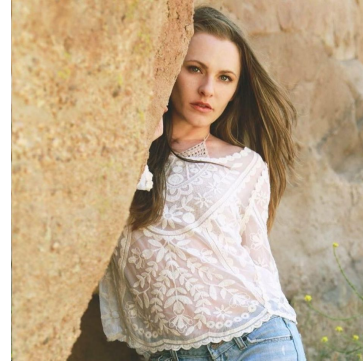

MPM MODELS

Christin Easterling

Height : 5'3" / 160 cm | Bust : 32" / 81 cm | Waist : 24" / 61 cm | Hips : 35" / 89 cm | Shoe : 7.5 US / 5.5 UK | Hair Colour : Brown | Eyes : Hazel

MPM MODELS

Christin Easterling

Height : 5'3" / 160 cm | Bust : 32" / 81 cm | Waist : 24" / 61 cm | Hips : 35" / 89 cm | Shoe : 7.5 US / 5.5 UK | Hair Colour : Brown | Eyes : Hazel