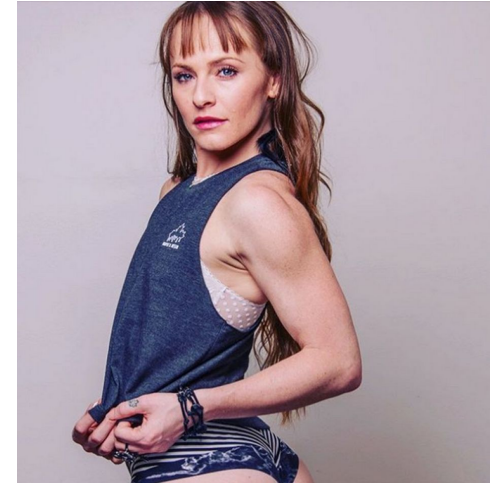

MPM MODELS

Christin Easterling

Height : 5'3" / 160 cm | Bust : 32" / 81 cm | Waist : 24" / 61 cm | Hips : 35" / 89 cm | Shoe : 7.5 US / 5.5 UK | Hair Colour : Brown | Eyes : Hazel

MPM MODELS

Christin Easterling

Height : 5'3" / 160 cm | Bust : 32" / 81 cm | Waist : 24" / 61 cm | Hips : 35" / 89 cm | Shoe : 7.5 US / 5.5 UK | Hair Colour : Brown | Eyes : Hazel