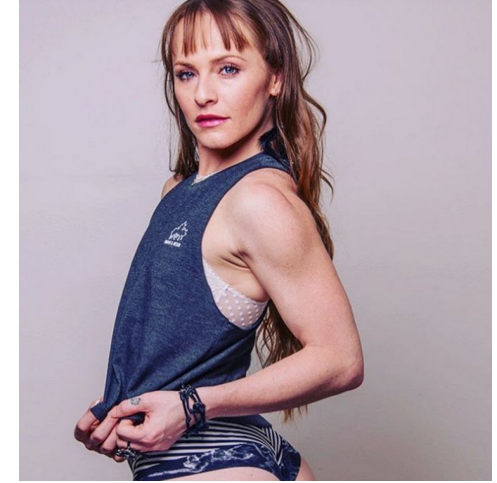

MPM MODELS

Christin Easterling

Height : 5'3" / 160 cm | Bust : 32" / 81 cm | Waist : 24" / 61 cm | Hips : 35" / 89 cm | Shoe : 7.5 US / 5.5 UK | Hair Colour : Brown | Eyes : Hazel

MPM MODELS

Christin Easterling

Height : 5'3" / 160 cm | Bust : 32" / 81 cm | Waist : 24" / 61 cm | Hips : 35" / 89 cm | Shoe : 7.5 US / 5.5 UK | Hair Colour : Brown | Eyes : Hazel