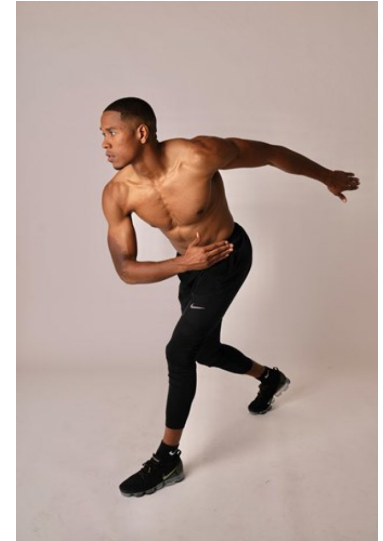

MPM MODELS

Cedrick Heard

Height : 6'1" / 185 cm | Waist : 32" / 81 cm | Chest : 40" / 101 cm | Hips : 39" / 99 cm | Hair Colour : Brown | Eyes : Brown

MPM MODELS

Cedrick Heard

Height : 6'1" / 185 cm | \

MPM MODELS