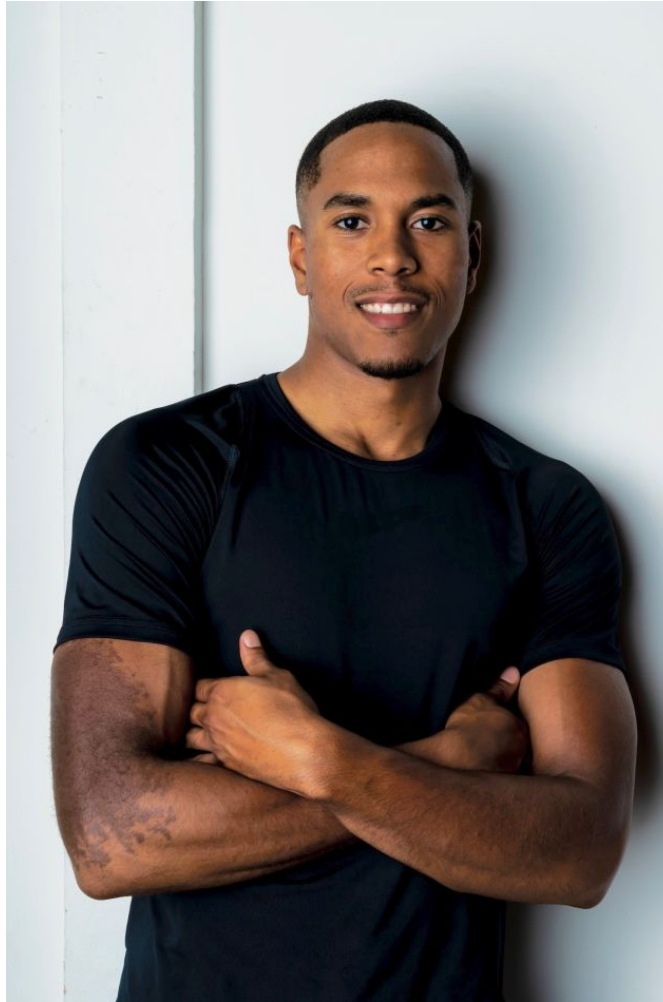

MPM MODELS

Cedrick Heard

Height : 6'1" / 185 cm | Waist : 32" / 81 cm | Chest : 40" / 101 cm | Hips : 39" / 99 cm | Hair Colour : Brown | Eyes : Brown

MPM MODELS

Cedrick Heard

Height : 6'1" / 185 cm | \

MPM MODELS

: Brown | Eyes : Brown