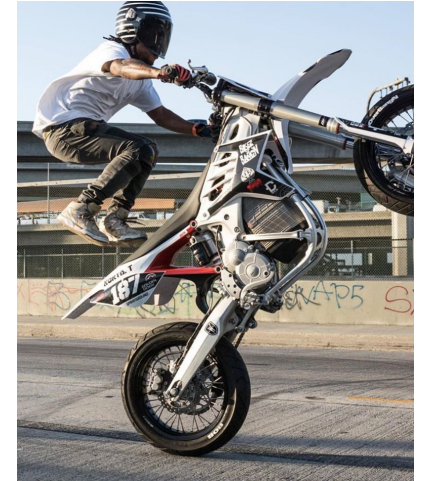

MIPM MODELS

Kortel Autrey

Height : 5'5" / 165 cm | Hair Colour : Brown | Eyes : Brown

MIPM MODELS

MPM MODELS

MPM MODELS

MPM MODELS

Kortel Autrey

Height : 5'5" / 165 cm | Hair Colour : Brown | Eyes : Brown