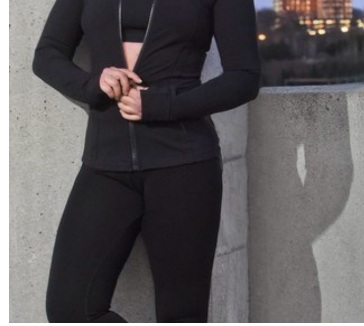

MPM MODELS

Brittany Christine

Height : 5'10" / 178 cm | Bust : 37" / 94 cm | Waist : 34" / 86 cm | Hips : 42" / 107 cm | Shoe : 9.0 US / 6.5 UK | Hair Colour : Brown | Eyes : Brown

MPM MODELS

MPM MODELS

MPM MODELS

Brittany Christine

Height : 5'10" / 178 cm | Bust : 37" / 94 cm | Waist : 34" / 86 cm | Hips : 42" / 107 cm | Shoe : 9.0 US / 6.5 UK | Hair Colour : Brown | Eyes : Brown