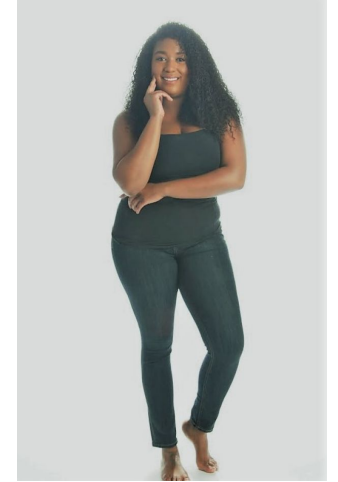

MPM MODELS

Chenai Milton

Height : 5'7" / 170 cm | Bust : 43" / 109 cm | Waist : 35" / 89 cm | Hips : 46" / 117 cm | Shoe : 8.5 US / 6.0 UK | Hair Colour : Brown | Eyes : Brown

MIPM MODELS

Height : 5'7" / 170 cm | Bust : 43" / 1

MPM MODELS

Hair Colour : Brown | Eyes : Brown