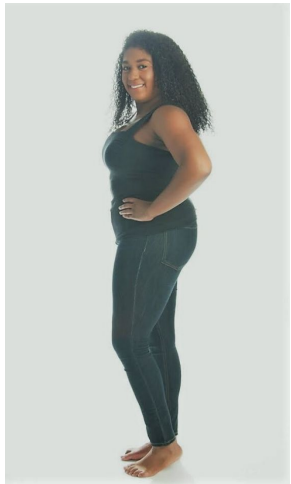

MPM MODELS

Chenai Milton

Height : 5'7" / 170 cm | Bust : 43" / 109 cm | Waist : 35" / 89 cm | Hips : 46" / 117 cm | Shoe : 8.5 US / 6.0 UK | Hair Colour : Brown | Eyes : Brown

MIPM MODELS

Height : 5'7" / 170 cm | Bust : 43" / 1

MPM MODELS

Hair Colour : Brown | Eyes : Brown