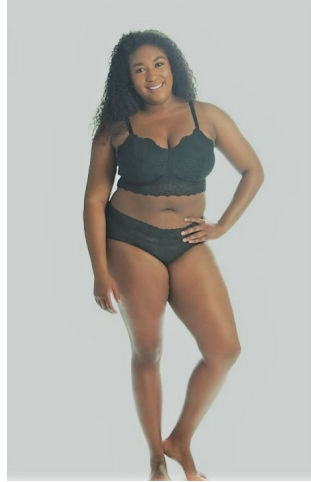

MPM MODELS

Chenai Milton

Height : 5'7" / 170 cm | Bust : 43" / 109 cm | Waist : 35" / 89 cm | Hips : 46" / 117 cm | Shoe : 8.5 US / 6.0 UK | Hair Colour : Brown | Eyes : Brown

MIPM MODELS

Height : 5'7" / 170 cm | Bust : 43" / 1

MPM MODELS

Hair Colour : Brown | Eyes : Brown