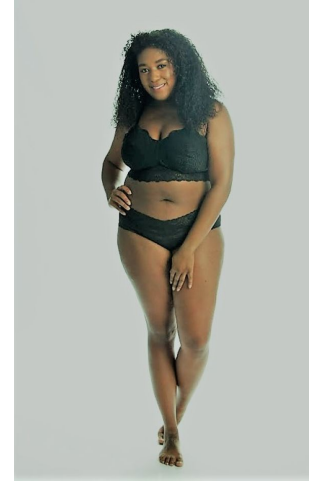

MPM MODELS

Chenai Milton

Height : 5'7" / 170 cm | Bust : 43" / 109 cm | Waist : 35" / 89 cm | Hips : 46" / 117 cm | Shoe : 8.5 US / 6.0 UK | Hair Colour : Brown | Eyes : Brown

MIPM MODELS

Height : 5'7" / 170 cm | Bust : 43" / 1

MPM MODELS

Hair Colour : Brown | Eyes : Brown