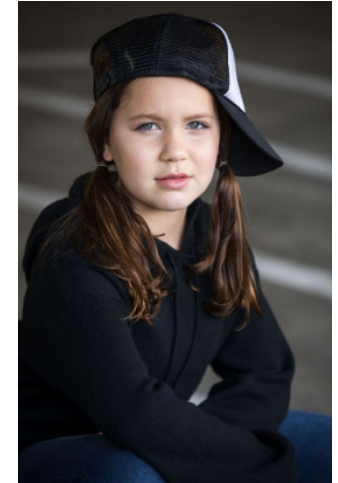

MIPM MODELS

Brooklyn Miller

Height : 4'10" / 147 cm | Bust : 30" / 76 cm | Waist : 25" / 64 cm | Hips : 31" / 79 cm | Hair Colour : Brown | Eyes : Hazel

MIPM MODELS

Brooklyn Miller

Height : 4'10" / 147 cm | Bust : 30" / 76 cm | Waist : 25" / 64 cm | Hips : 31" / 79 cm | Hair Colour : Brown | Eyes : Hazel