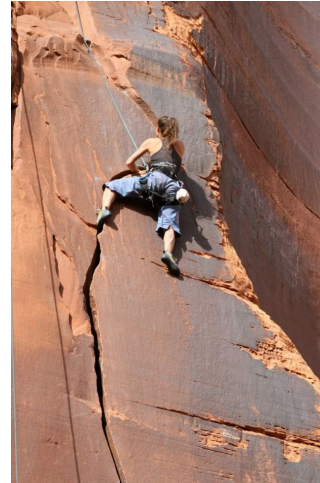

MIPM MODELS

Betty Hoops

Height : 5'4" / 163 cm | Hair Colour : Brown | Eyes : Brown

MPM MODELS

Betty Hoops
Height : 5'4" / 163 cm | Hair Colour : Brown | Eyes : Brown