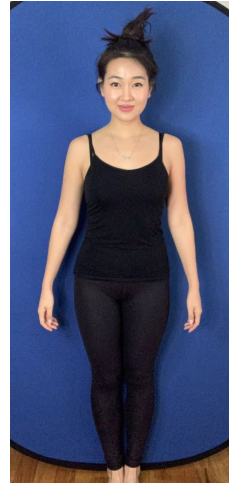

MIPM MODELS

Angie Kim

Height : 5'7" / 170 cm | Bust : 35.5" / 90 cm | Waist : 27.5" / 70 cm | Hips : 38" / 97 cm | Shoe : 8.5 US / 6.0 UK | Hair Colour : Brown | Eyes : Brown

MPM MODELS

MPM MODELS

Angie Kim

Height : 5'7" / 170 cm | Bust : 35.5" / 90 cm | Waist : 27.5" / 70 cm | Hips : 38" / 97 cm | Shoe : 8.5 US / 6.0 UK | Hair Colour : Brown | Eyes : Brown