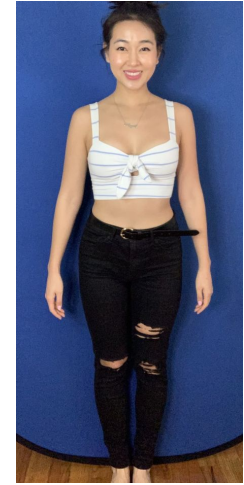

MIPM MODELS

Angie Kim

Height : 5'7" / 170 cm | Bust : 35.5" / 90 cm | Waist : 27.5" / 70 cm | Hips : 38" / 97 cm | Shoe : 8.5 US / 6.0 UK | Hair Colour : Brown | Eyes : Brown

MPM MODELS

MPM MODELS

Angie Kim

Height : 5'7" / 170 cm | Bust : 35.5" / 90 cm | Waist : 27.5" / 70 cm | Hips : 38" / 97 cm | Shoe : 8.5 US / 6.0 UK | Hair Colour : Brown | Eyes : Brown