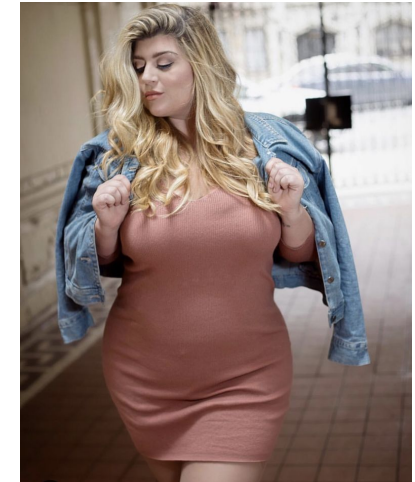

MPM MODELS

Alexa Phelece

Height : 5'8" / 173 cm | Bust : 47" / 119 cm | Waist : 39.5" / 100 cm | Hips : 51" / 130 cm | Shoe : 10.0 US / 7.0 UK | Hair Colour : Blonde | Eyes : Blue

M P M MODELS

MPM MODELS

Alexa Phelece

Height : 5'8" / 173 cm | Bust : 47" / 119 cm | Waist : 39.5" / 100 cm | Hips : 51" / 130 cm | Shoe : 10.0 US / 7.0 UK | Hair Colour : Blonde | Eyes : Blue