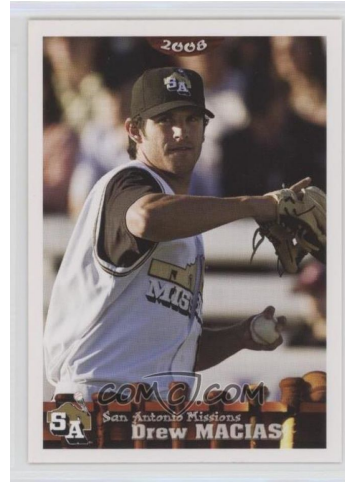

# MIPM MODELS

Drew Macias

Height : 6'2" / 188 cm | Waist : 34" / 86 cm | Hair Colour : Brown | Eyes : Brown

# MPM MODELS

Drew Macias

Height : 6'2" / 188 cm | Waist : 34" / 86 cm | Hair Colour : Brown | Eyes : Brown