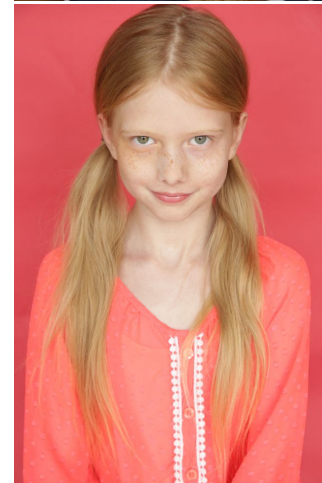

MIPM MODELS

Lexi Olmsted

Height : 4'11.5" / 151 cm | Bust : 26.5" / 67 cm | Waist : 23.5" / 60 cm | Hips : 28" / 71 cm | Shoe : 3.0 US / 2.0 UK | Hair Colour : Blonde | Eyes : Hazel

MIPM MODELS

Lexi Olmsted

Height : 4'11.5" / 151 cm | Bust : 26.5" / 67 cm | Waist : 23.5" / 60 cm | Hips : 28" / 71 cm | Shoe : 3.0 US / 2.0 UK | Hair Colour : Blonde | Eyes : Hazel