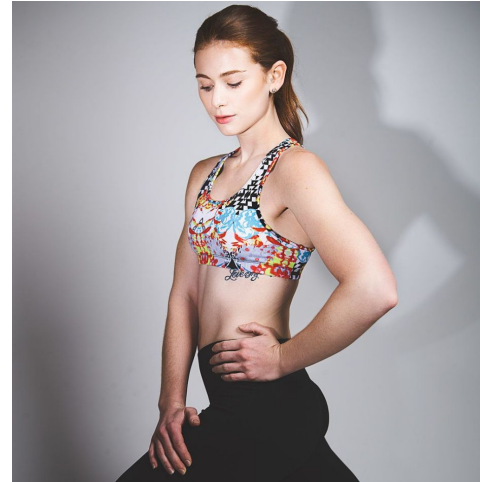

MIPM MODELS

Marion Birdsall

Height : 5'8" / 173 cm | Bust : 36" / 91 cm | Waist : 29" / 74 cm | Hips : 40" / 102 cm | Shoe : 9.5 US / 7.0 UK | Hair Colour : Red | Eyes : Hazel

MPM MODELS

Marion Birdsall

Height : 5'8" / 173 cm | Bust : 36" / 91 cm | Waist : 29" / 74 cm | Hips : 40" / 102 cm | Shoe : 9.5 US / 7.0 UK | Hair Colour : Red | Eyes : Hazel