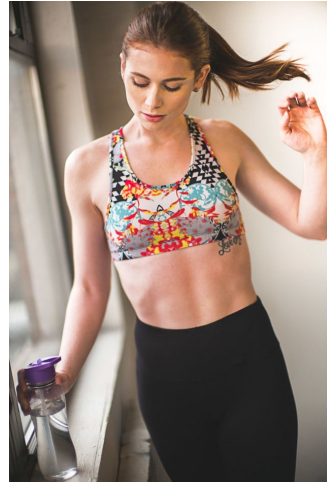

MIPM MODELS

Marion Birdsall

Height : 5'8" / 173 cm | Bust : 36" / 91 cm | Waist : 29" / 74 cm | Hips : 40" / 102 cm | Shoe : 9.5 US / 7.0 UK | Hair Colour : Red | Eyes : Hazel

MPM MODELS

Marion Birdsall

Height : 5'8" / 173 cm | Bust : 36" / 91 cm | Waist : 29" / 74 cm | Hips : 40" / 102 cm | Shoe : 9.5 US / 7.0 UK | Hair Colour : Red | Eyes : Hazel