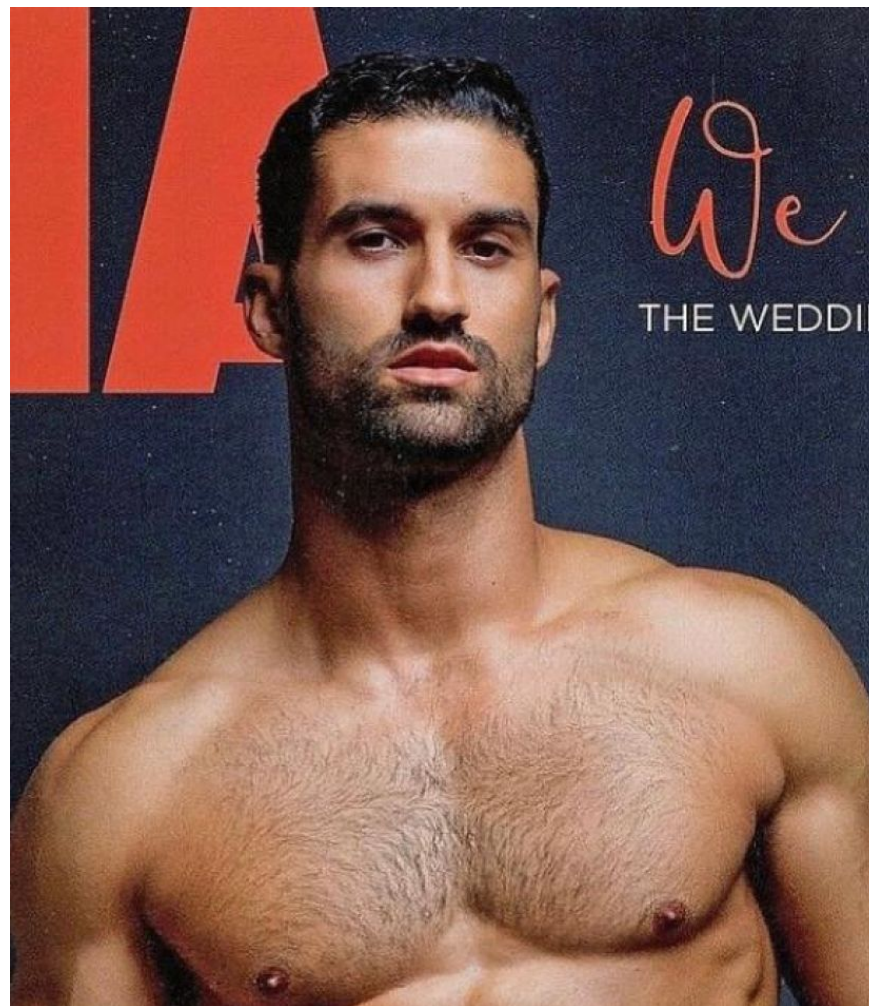

MIPM MODELS

Iggy Goncalves

Height : 6'1" / 185 cm | Waist : 31" / 79 cm | Chest : 42" / 107 cm | Hips : 39" / 99 cm | Hair Colour : Brown | Eyes : Brown

MIPM MODELS

MIPM MODELS

MPM MODELS

MPM MODELS

Iggy Goncalves

Height : 6'1" / 185 cm | Waist : 31" / 79 cm | Chest : 42" / 107 cm | Hips : 39" / 99 cm | Hair Colour : Brown | Eyes : Brown