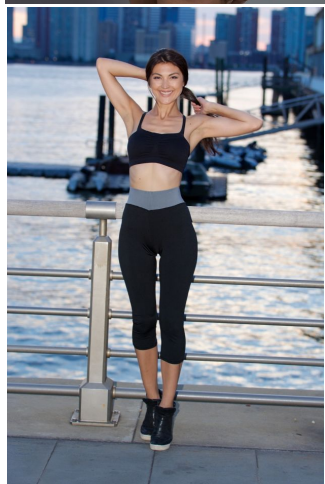

MPM MODELS

Tatiana Tayeh

Height : 5'8" / 173 cm | Bust : 34.5" / 88 cm | Waist : 26.5" / 67 cm | Hips : 37" / 94 cm | Shoe : 8.0 US / 6.0 UK | Hair Colour : Brown | Eyes : Brown

MPM MODELS

Tatiana Tayeh

Height : 5'8" / 173 cm | Bust : 34.5" / 88 cm | Waist : 26.5" / 67 cm | Hips : 37" / 94 cm | Shoe : 8.0 US / 6.0 UK | Hair Colour : Brown | Eyes : Brown