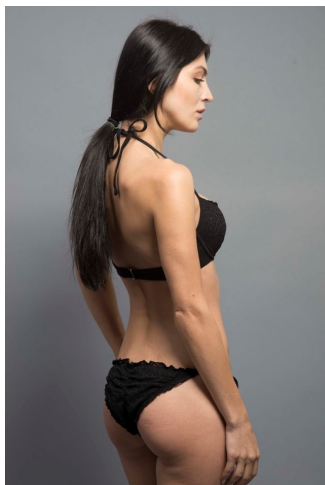

MPM MODELS

Tatiana Tayeh

Height : 5'8" / 173 cm | Bust : 34.5" / 88 cm | Waist : 26.5" / 67 cm | Hips : 37" / 94 cm | Shoe : 8.0 US / 6.0 UK | Hair Colour : Brown | Eyes : Brown

MPM MODELS

Tatiana Tayeh

Height : 5'8" / 173 cm | Bust : 34.5" / 88 cm | Waist : 26.5" / 67 cm | Hips : 37" / 94 cm | Shoe : 8.0 US / 6.0 UK | Hair Colour : Brown | Eyes : Brown