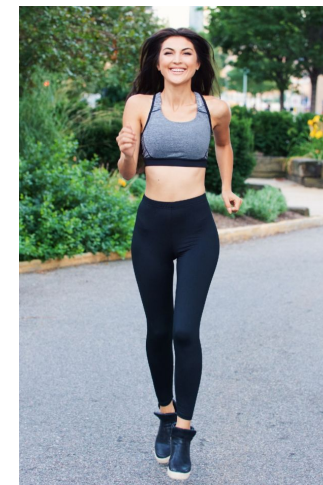

MPM MODELS

Tatiana Tayeh

Height : 5'8" / 173 cm | Bust : 34.5" / 88 cm | Waist : 26.5" / 67 cm | Hips : 37" / 94 cm | Shoe : 8.0 US / 6.0 UK | Hair Colour : Brown | Eyes : Brown

MPM MODELS

Tatiana Tayeh

Height : 5'8" / 173 cm | Bust : 34.5" / 88 cm | Waist : 26.5" / 67 cm | Hips : 37" / 94 cm | Shoe : 8.0 US / 6.0 UK | Hair Colour : Brown | Eyes : Brown