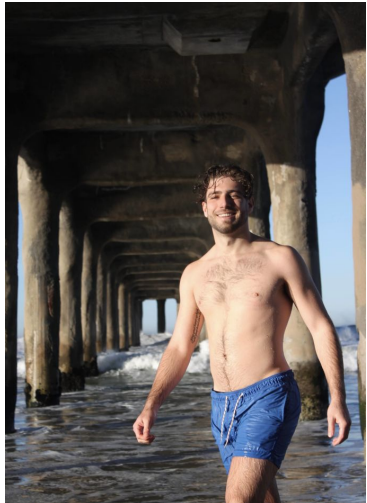

MIPM MODELS

Gilman Hooper

Height : 5'11" / 180 cm | Waist : 32" / 81 cm | Chest : 39" / 99 cm | Hips : 38.5" / 98 cm | Hair Colour : Brown | Eyes : Blue

MPM MODELS

MPM MODELS

Gilman Hooper

Height : 5'11" / 180 cm | Waist : 32" / 81 cm | Chest : 39" / 99 cm | Hips : 38.5" / 98 cm | Hair Colour : Brown | Eyes : Blue