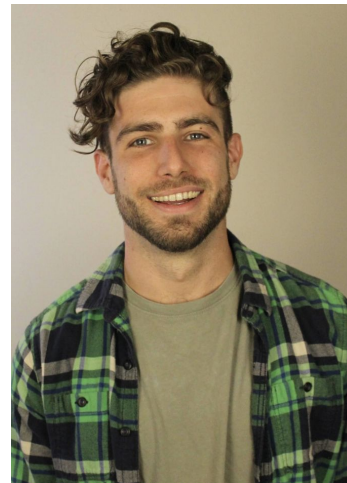

MIPM MODELS

Gilman Hooper

Height : 5'11" / 180 cm | Waist : 32" / 81 cm | Chest : 39" / 99 cm | Hips : 38.5" / 98 cm | Hair Colour : Brown | Eyes : Blue

MPM MODELS

MPM MODELS

Gilman Hooper

Height : 5'11" / 180 cm | Waist : 32" / 81 cm | Chest : 39" / 99 cm | Hips : 38.5" / 98 cm | Hair Colour : Brown | Eyes : Blue