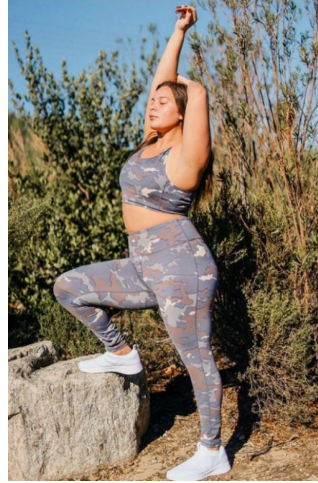

# MPM MODELS

Summer Jeter

Height : 5'8" / 173 cm | Bust : 44" / 112 cm | Waist : 37.5" / 95 cm | Hips : 47" / 119 cm | Shoe : 11.0 US / 7.5 UK | Hair Colour : Brown | Eyes : Hazel

# M P M MODELS

Summer Jeter

Height : 5'8" / 173 cm | Bust : 44" / 112 cm | Waist : 37.5" / 95 cm | Hips : 47" / 119 cm | Shoe : 11.0 US / 7.5 UK | Hair Colour : Brown | Eyes : Hazel