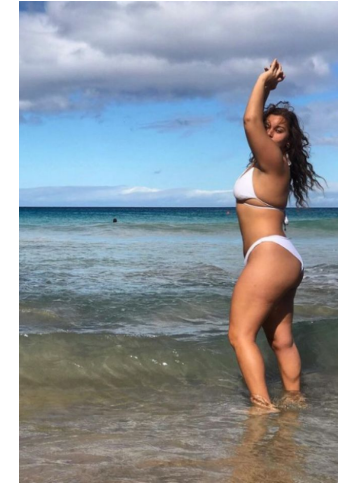

# MPM MODELS

Summer Jeter

Height : 5'8" / 173 cm | Bust : 44" / 112 cm | Waist : 37.5" / 95 cm | Hips : 47" / 119 cm | Shoe : 11.0 US / 7.5 UK | Hair Colour : Brown | Eyes : Hazel

# MIPM MODELS

Summer Jeter

Height : 5'8" / 173 cm | Bust : 44" / 112 cm | Waist : 37.5" / 95 cm | Hips : 47" / 119 cm | Shoe : 11.0 US / 7.5 UK | Hair Colour : Brown | Eyes : Hazel