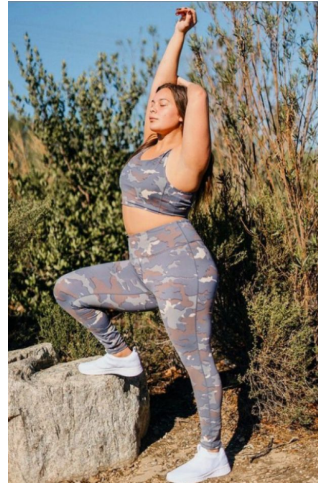

# MPM MODELS

Summer Jeter

Height : 5'8" / 173 cm | Bust : 44" / 112 cm | Waist : 37.5" / 95 cm | Hips : 47" / 119 cm | Shoe : 11.0 US / 7.5 UK | Hair Colour : Brown | Eyes : Hazel

# MIPM MODELS

Summer Jeter

Height : 5'8" / 173 cm | Bust : 44" / 112 cm | Waist : 37.5" / 95 cm | Hips : 47" / 119 cm | Shoe : 11.0 US / 7.5 UK | Hair Colour : Brown | Eyes : Hazel