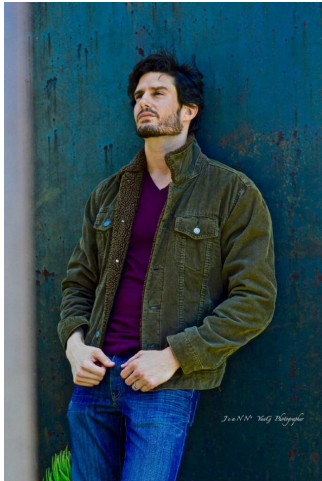

# MIPM MODELS

Edward Finlay

Height : 6'0" / 183 cm | Waist : 32" / 81 cm | Chest : 40" / 102 cm | Hips : 39" / 99 cm | Hair Colour : Dark Brown | Eyes : Hazel

# MPM MODELS

Edward Finlay

Height : 6'0" / 183 cm | Waist : 32" / 81 cm | Chest : 40" / 102 cm | Hips : 39" / 99 cm | Hair Colour : Dark Brown | Eyes : Hazel