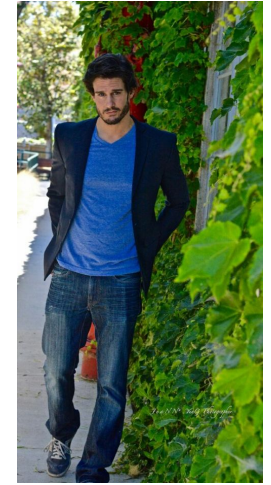

# MIPM MODELS

Edward Finlay

Height : 6'0" / 183 cm | Waist : 32" / 81 cm | Chest : 40" / 102 cm | Hips : 39" / 99 cm | Hair Colour : Dark Brown | Eyes : Hazel

# MPM MODELS

Edward Finlay

Height : 6'0" / 183 cm | Waist : 32" / 81 cm | Chest : 40" / 102 cm | Hips : 39" / 99 cm | Hair Colour : Dark Brown | Eyes : Hazel