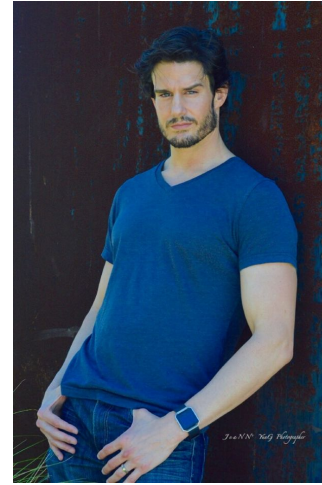

# MIPM MODELS

Edward Finlay

Height : 6'0" / 183 cm | Waist : 32" / 81 cm | Chest : 40" / 102 cm | Hips : 39" / 99 cm | Hair Colour : Dark Brown | Eyes : Hazel

# MPM MODELS

Edward Finlay

Height : 6'0" / 183 cm | Waist : 32" / 81 cm | Chest : 40" / 102 cm | Hips : 39" / 99 cm | Hair Colour : Dark Brown | Eyes : Hazel