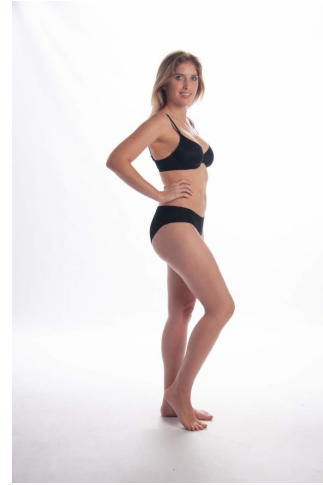

# MIPM MODELS

Shannon Huston

Height : 5'5" / 165 cm | Hair Colour : Blonde | Eyes : Blue

# MPM MODELS

Shannon Huston

Height : 5'5" / 165 cm | Hair Colour : Blonde | Eyes : Blue