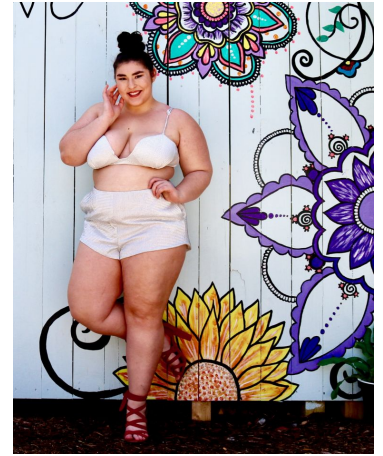

MIPM MODELS

Leah Graifer

Height : 5'6" / 168 cm | Bust : 50.5" / 128 cm | Waist : 40.5" / 103 cm | Hips : 53" / 135 cm | Shoe : 10.0 US / 7.0 UK | Hair Colour : Black | Eyes : Brown

MPM MODELS

M P M MODELS

MPM MODELS

Leah Graifer

Height : 5'6" / 168 cm | Bust : 50.5" / 128 cm | Waist : 40.5" / 103 cm | Hips : 53" / 135 cm | Shoe : 10.0 US / 7.0 UK | Hair Colour : Black | Eyes : Brown