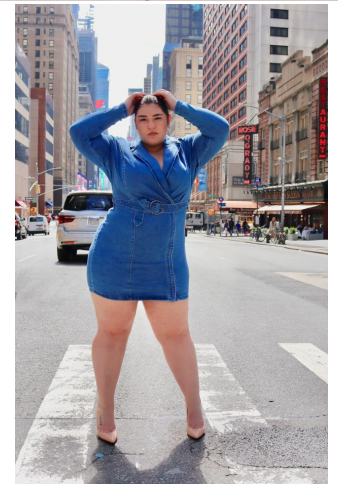

MIPM MODELS

Leah Graifer

Height : 5'6" / 168 cm | Bust : 50.5" / 128 cm | Waist : 40.5" / 103 cm | Hips : 53" / 135 cm | Shoe : 10.0 US / 7.0 UK | Hair Colour : Black | Eyes : Brown

MPM MODELS

M P M MODELS

MPM MODELS

Leah Graifer

Height : 5'6" / 168 cm | Bust : 50.5" / 128 cm | Waist : 40.5" / 103 cm | Hips : 53" / 135 cm | Shoe : 10.0 US / 7.0 UK | Hair Colour : Black | Eyes : Brown