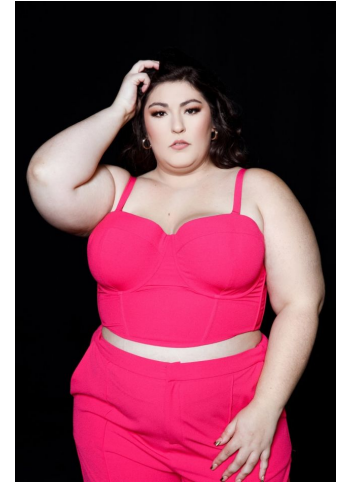

MIPM MODELS

Leah Graifer

Height : 5'6" / 168 cm | Bust : 50.5" / 128 cm | Waist : 40.5" / 103 cm | Hips : 53" / 135 cm | Shoe : 10.0 US / 7.0 UK | Hair Colour : Black | Eyes : Brown

MPM MODELS

M P M MODELS

MPM MODELS

Leah Graifer

Height : 5'6" / 168 cm | Bust : 50.5" / 128 cm | Waist : 40.5" / 103 cm | Hips : 53" / 135 cm | Shoe : 10.0 US / 7.0 UK | Hair Colour : Black | Eyes : Brown