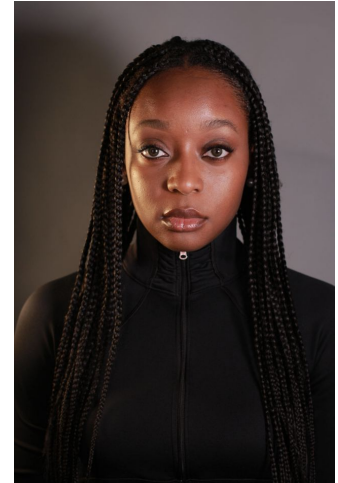

MIPM MODELS

Tifarah Dixon

Height : 5'5" / 165 cm | Bust : 30" / 76 cm | Waist : 23.5" / 60 cm | Hips : 33.5" / 85 cm | Shoe : 8.5 US / 6.0 UK | Hair Colour : Black | Eyes : Brown

MPM MODELS

Tifarah Dixon

Height : 5'5" / 165 cm | Bust : 30" / 76 cm | Waist : 23.5" / 60 cm | Hips : 33.5" / 85 cm | Shoe : 8.5 US / 6.0 UK | Hair Colour : Black | Eyes : Brown