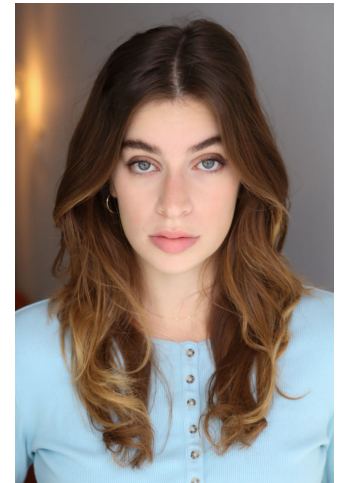

MIPM MODELS

Taylor Elise Gautier

Height : 5'8" / 173 cm | Bust : 34" / 86 cm | Waist : 26" / 66 cm | Hips : 39" / 99 cm | Shoe : 9.0 US / 6.5 UK | Hair Colour : Brown Venetian | Eyes : Blue

M P M MODELS

MPM MODELS

Taylor Elise Gautier

Height : 5'8" / 173 cm | Bust : 34" / 86 cm | Waist : 26" / 66 cm | Hips : 39" / 99 cm | Shoe : 9.0 US / 6.5 UK | Hair Colour : Brown Venetian | Eyes : Blue