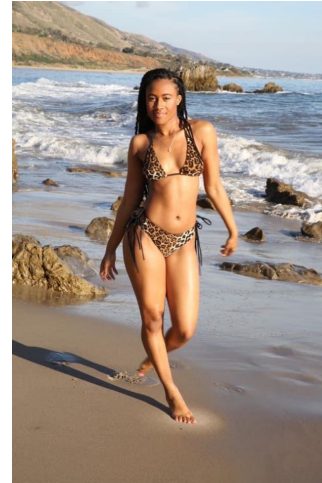

# MIPM MODELS

Nakyra Huiett

Height : 5'8" / 173 cm | Bust : 37.5" / 95 cm | Waist : 30" / 76 cm | Hips : 41" / 104 cm | Shoe : 8.0 US / 6.0 UK | Hair Colour : Black | Eyes : Brown

# MPM MODELS

Nakyra Huiett

Height : 5'8" / 173 cm | Bust : 37.5" / 95 cm | Waist : 30" / 76 cm | Hips : 41" / 104 cm | Shoe : 8.0 US / 6.0 UK | Hair Colour : Black | Eyes : Brown