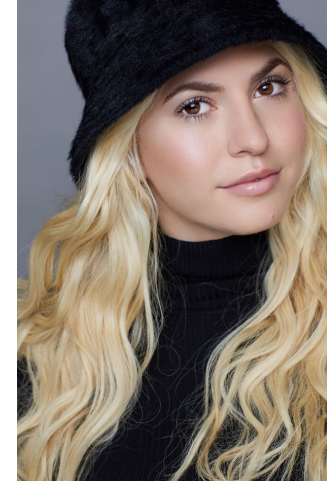

MIPM MODELS

Zoe Baron

Height : 5'8" / 173 cm | Bust : 36" / 91 cm | Waist : 31" / 79 cm | Hips : 43" / 109 cm | Shoe : 7.5 US / 5.5 UK | Hair Colour : Blonde | Eyes : Brown

MPM MODELS

Zoe Baron

Height : 5'8" / 173 cm | Bust : 36" / 91 cm | Waist : 31" / 79 cm | Hips : 43" / 109 cm | Shoe : 7.5 US / 5.5 UK | Hair Colour : Blonde | Eyes : Brown