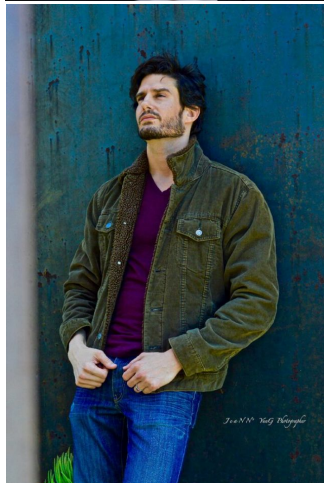

MPM MODELS

Edward Finlay

Height : 6'0" / 183 cm | Waist : 32" / 81 cm | Chest : 40" / 102 cm | Hair Colour : Dark Brown | Eyes : Hazel

MPM MODELS

Edward Finlay

Height : 6'0" / 183 cm | Waist : 32" / 81 cm | Chest : 40" / 102 cm | Hair Colour : Dark Brown | Eyes : Hazel