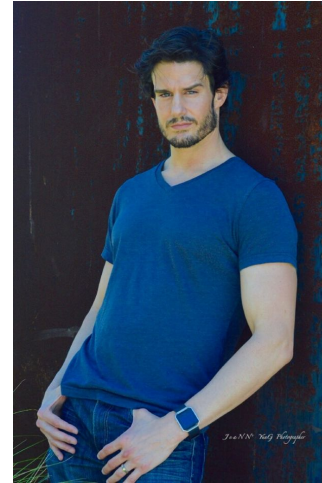

MPM MODELS

Edward Finlay

Height : 6'0" / 183 cm | Waist : 32" / 81 cm | Chest : 40" / 102 cm | Hair Colour : Dark Brown | Eyes : Hazel

MPM MODELS

Edward Finlay

Height : 6'0" / 183 cm | Waist : 32" / 81 cm | Chest : 40" / 102 cm | Hair Colour : Dark Brown | Eyes : Hazel