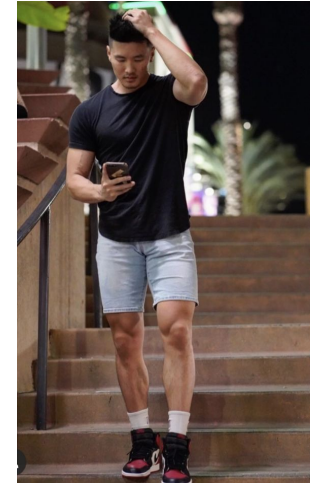

MPM MODELS

Benjamin "Benji" Kil

Height : 6'0" / 183 cm | Waist : 32" / 81 cm | Chest : 39" / 99 cm | Hips : 39" / 99 cm | Hair Colour : Black | Eyes : Black

MIPM MODELS

MPM MODELS

Benjamin "Benji" Kil

Height : 6'0" / 183 cm | Waist : 32" / 81 cm | Chest : 39" / 99 cm | Hips : 39" / 99 cm | Hair Colour : Black | Eyes : Black