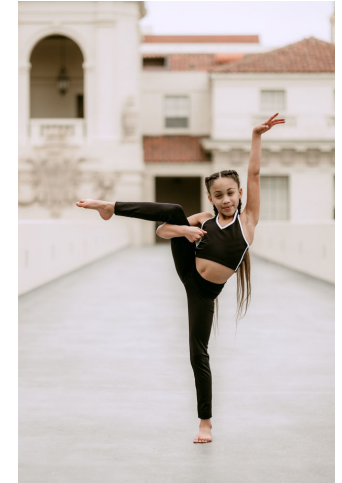

MPM MODELS

Adalyn Carter

Height : 4'3" / 130 cm | Bust : 24.5" / 62 cm | Waist : 22.5" / 57 cm | Hips : 26" / 66 cm | Shoe : 3.0 US / 2.0 UK | Hair Colour : Brown | Eyes : Light Brown

MPM MODELS

Adalyn Carter

Height : 4'3" / 130 cm | Bust : 24.5" / 62 cm | Waist : 22.5" / 57 cm | Hips : 26" / 66 cm | Shoe : 3.0 US / 2.0 UK | Hair Colour : Brown | Eyes : Light Brown