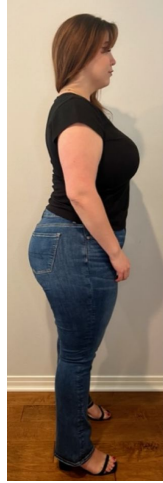

# MPM MODELS

Abbey Crane

Height : 5'9" / 175 cm | Bust : 49" / 124 cm | Waist : 38" / 97 cm | Hips : 55" / 140 cm | Shoe : 11.0 US / 7.5 UK | Hair Colour : Brown | Eyes : Green